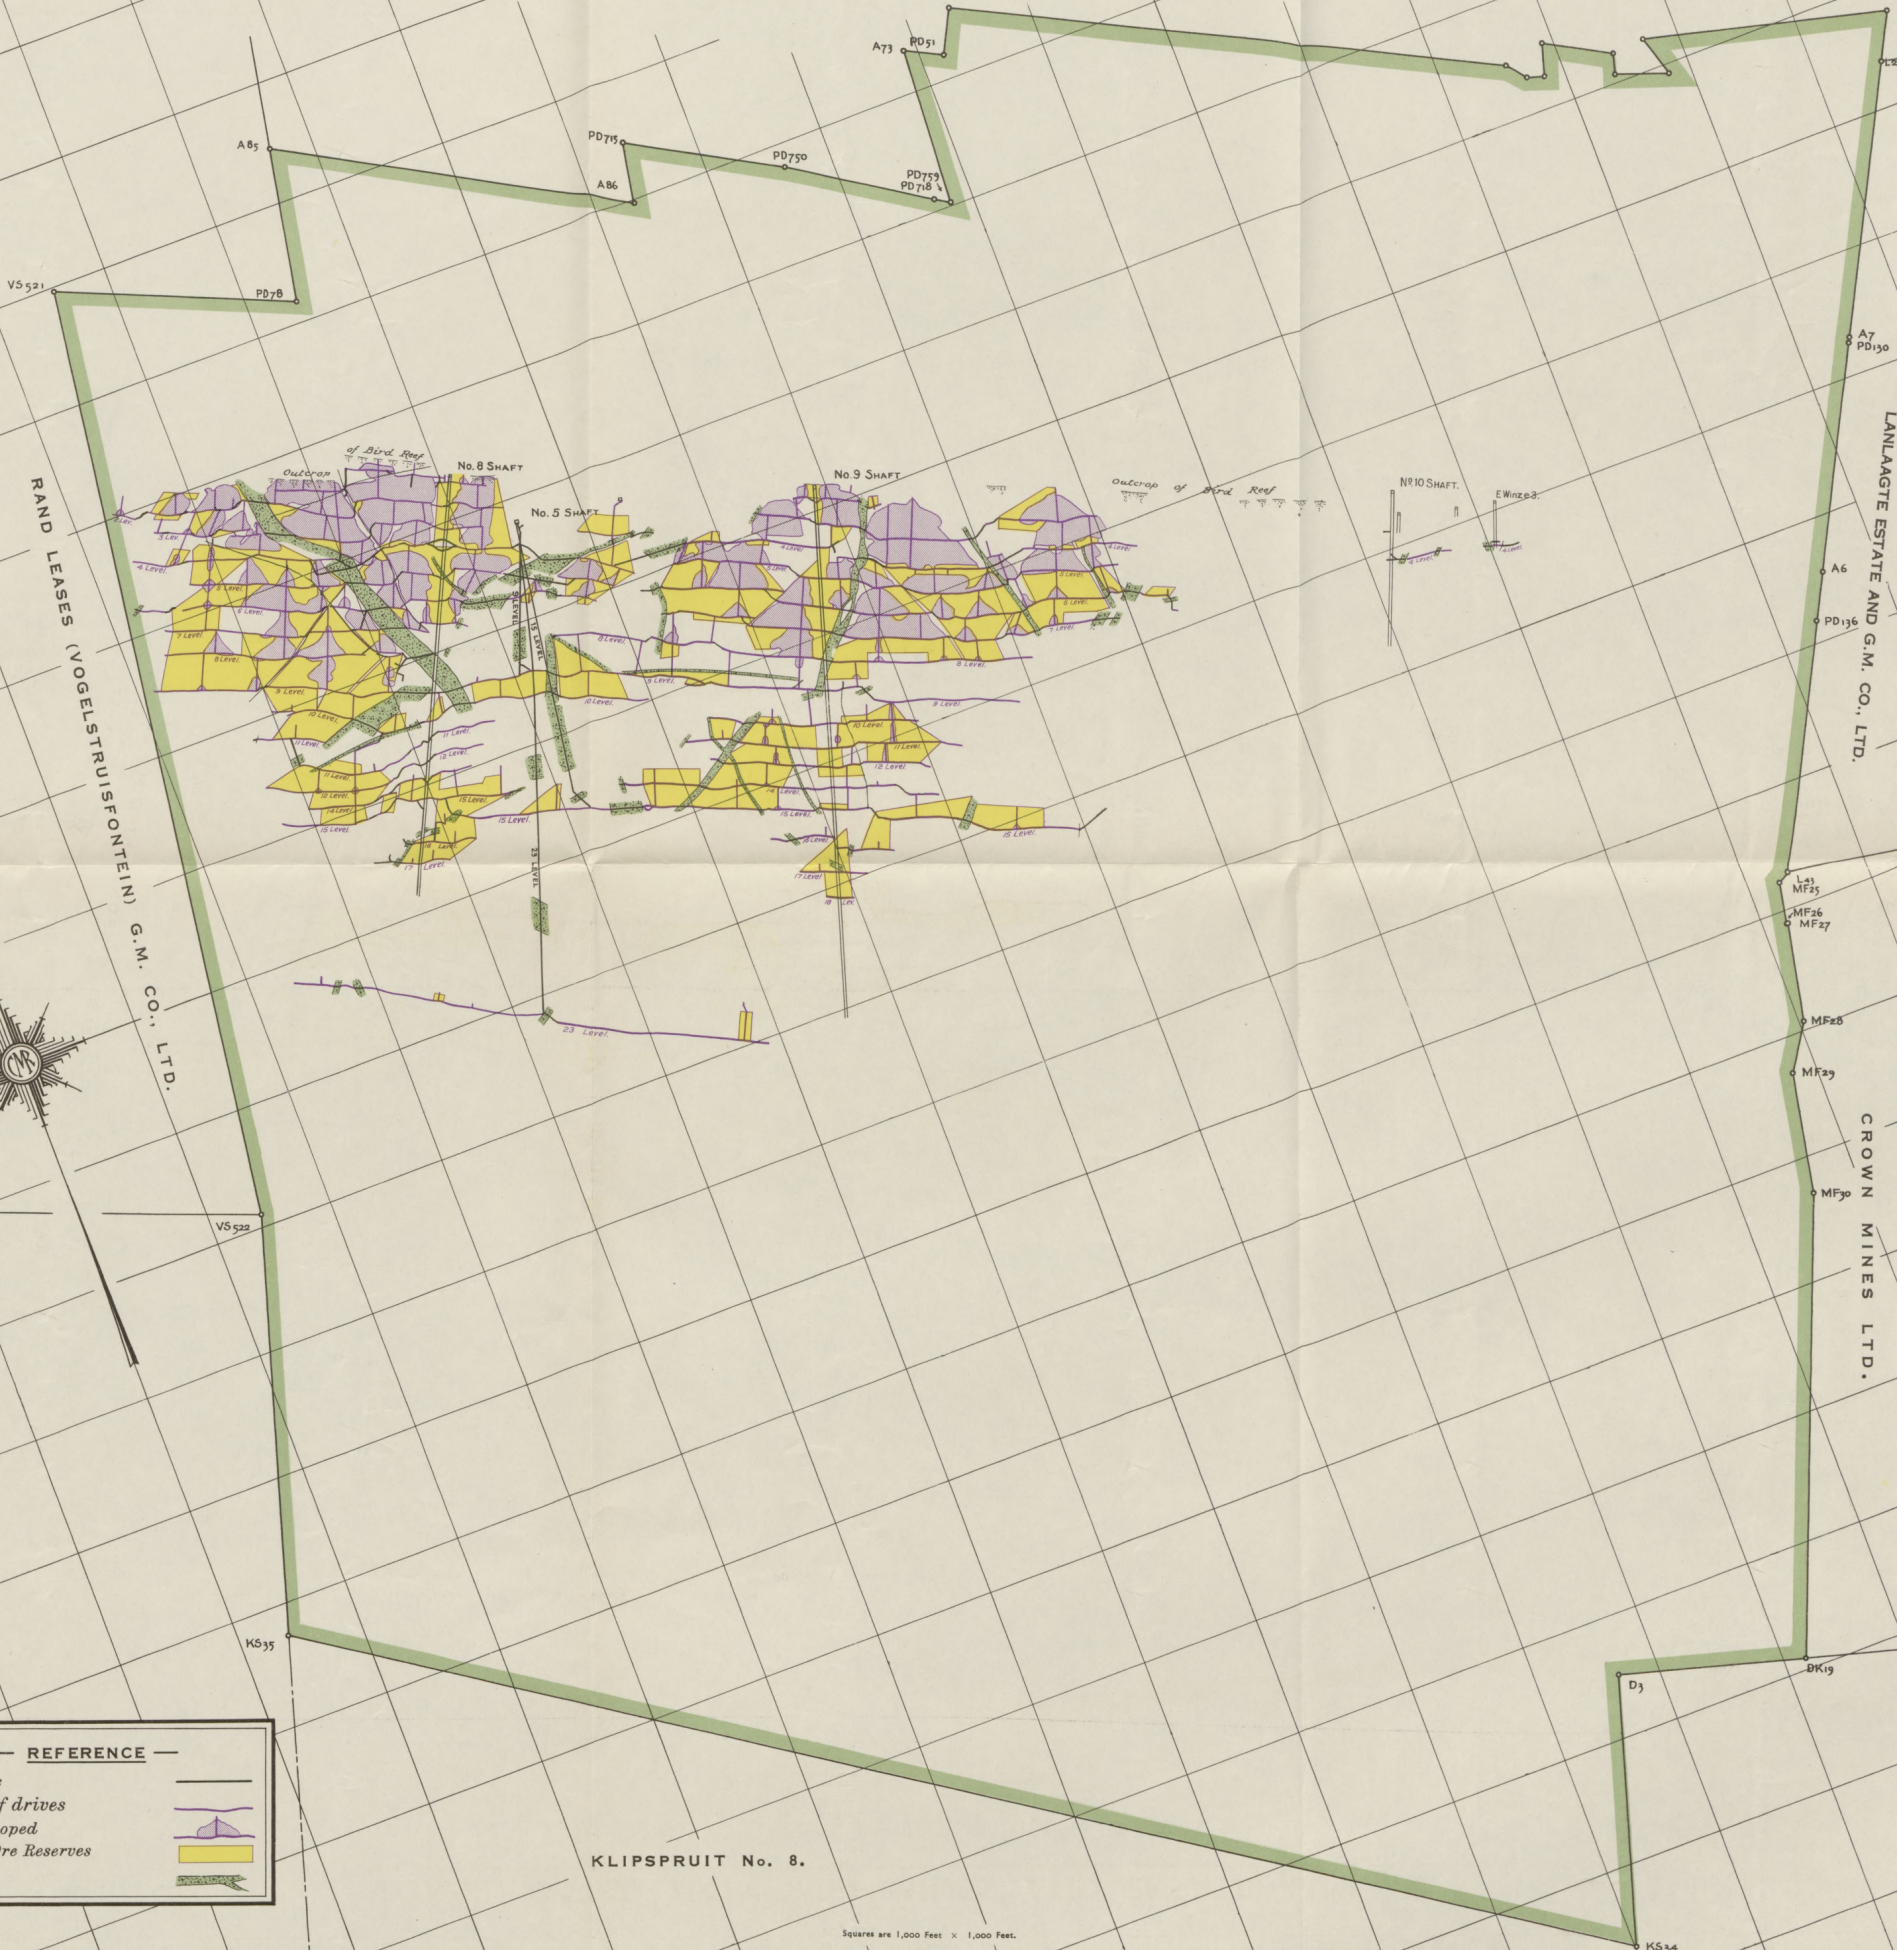

CONSOLIDATED MAIN REEF MINES AND ESTATE, LIMITED.

Plan of Workings on Bird Reef as at 30th June, 1938.

RAND LEASES (VOGELSTRUISFONTEIN) G.M. CO., LTD.

LANLAGTE ESTATE AND G.M. CO., LTD.

CROWN MINES LTD.

KLIPSPRUIT No. 8.

REFERENCE	
Cross Cuts	
Bird Reef drives	
Ground stoped	
Payable Ore Reserves	
Dykes	

Squares are 1,000 Feet x 1,000 Feet.

Collection Number: A1138

Collection Name: HUMPREYS, James Charles Napoleon, Mining papers, 1926-1967