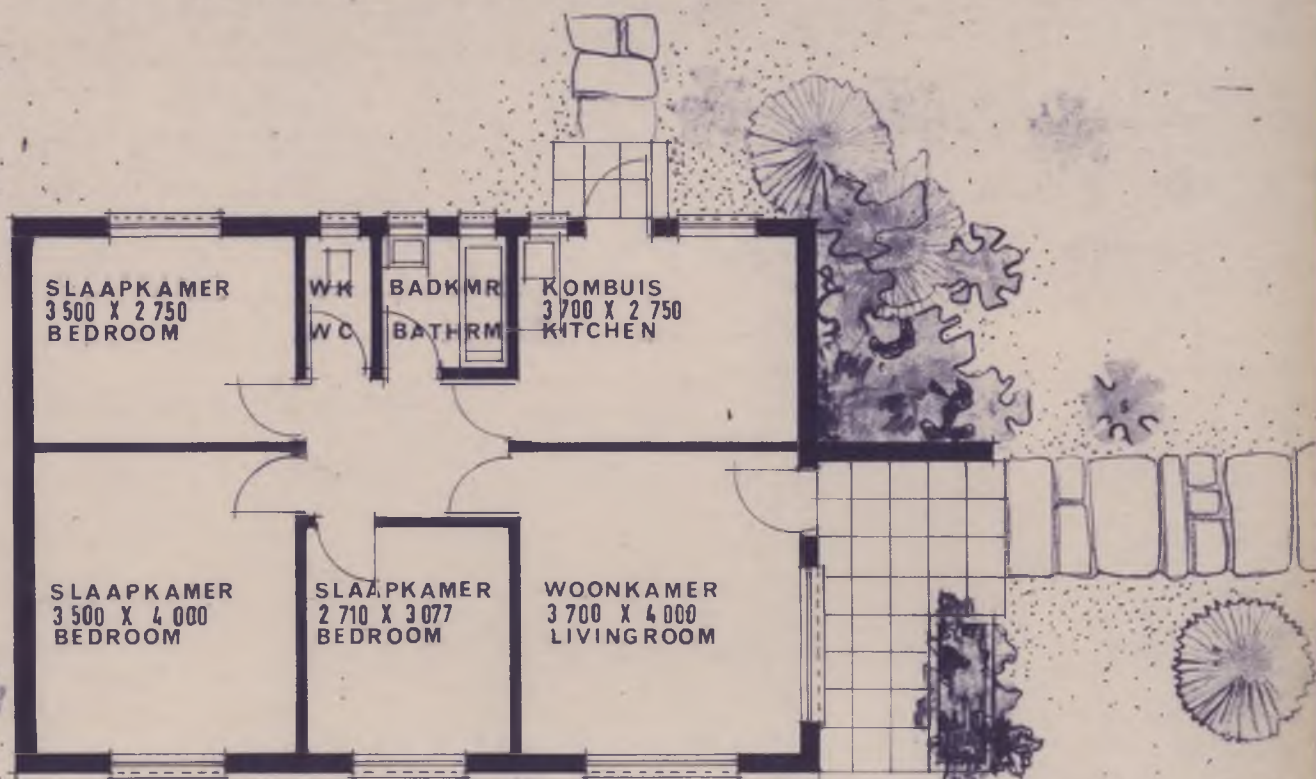

780

TYPE : TYPE
 EW1/S/7/3

PERSPECTIVE/ PERSPEKTIEF

PLAN

DEPARTEMENT VAN GEMEENSKAPSBOU
 DEPARTMENT OF COMMUNITY DEVELOPMENT

OPPVL
 AREA 77,16

VK METER
 SQ. METRE

TIPE : TYPE
 EW1/S/7/4