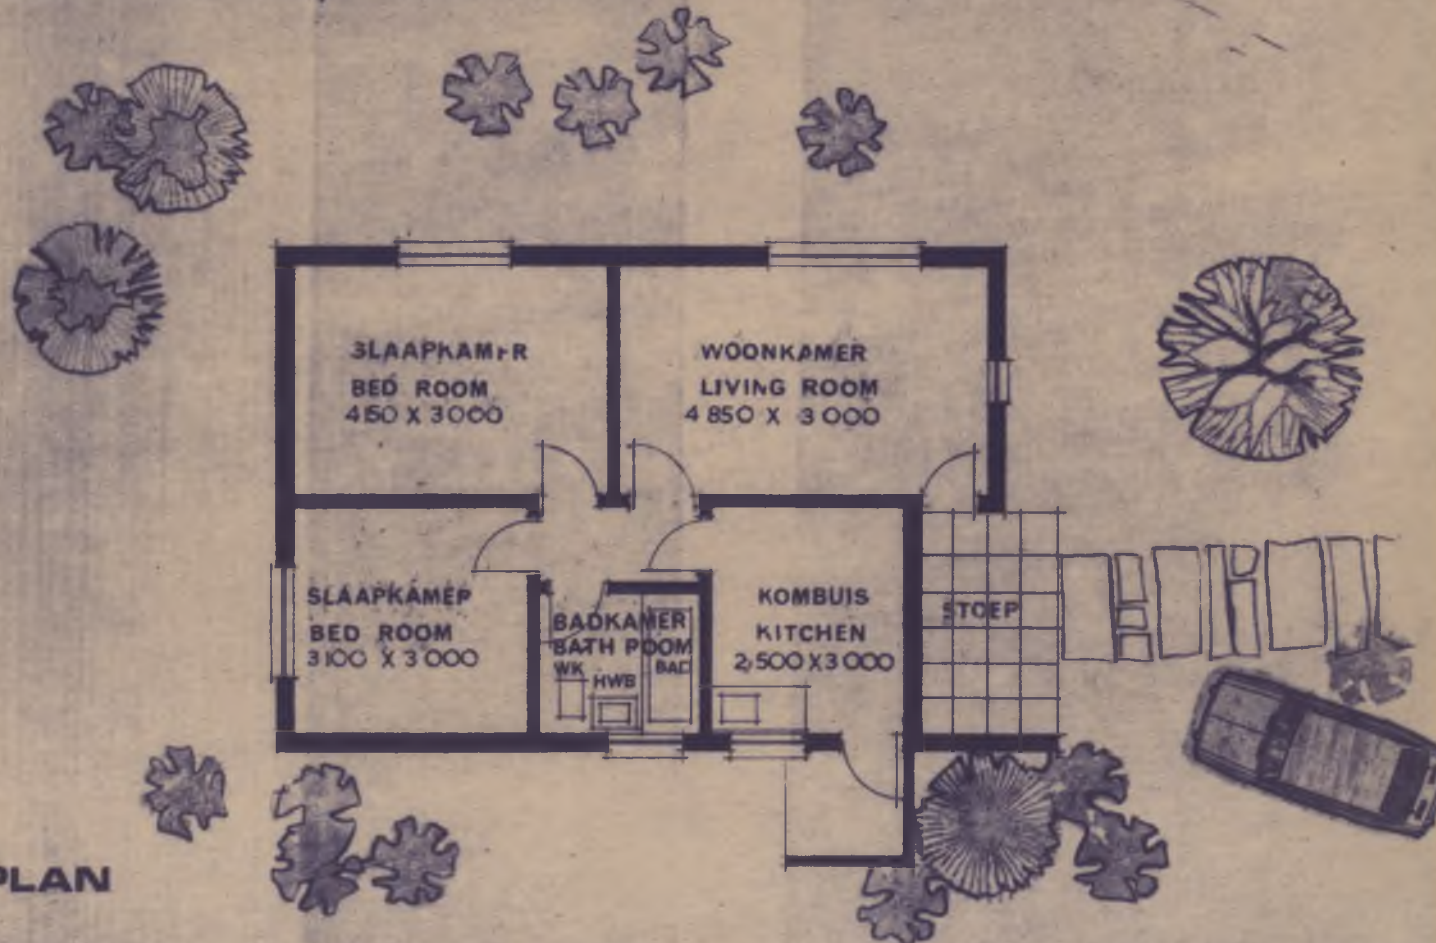

812.6

80

PERSPEKTIEF / PERSPECTIVE

PLAN

DEPARTEMENT VAN GEMEENSKAPSBOU
 DEPARTMENT OF COMMUNITY DEVELOPMENT

OPPVL AREA 61.53 VK METER SQ. METRE
 660 = FT

TYPE : TYPE
 EW1/S/6/1

PERSPEKTIEF / PERSPECTIVE