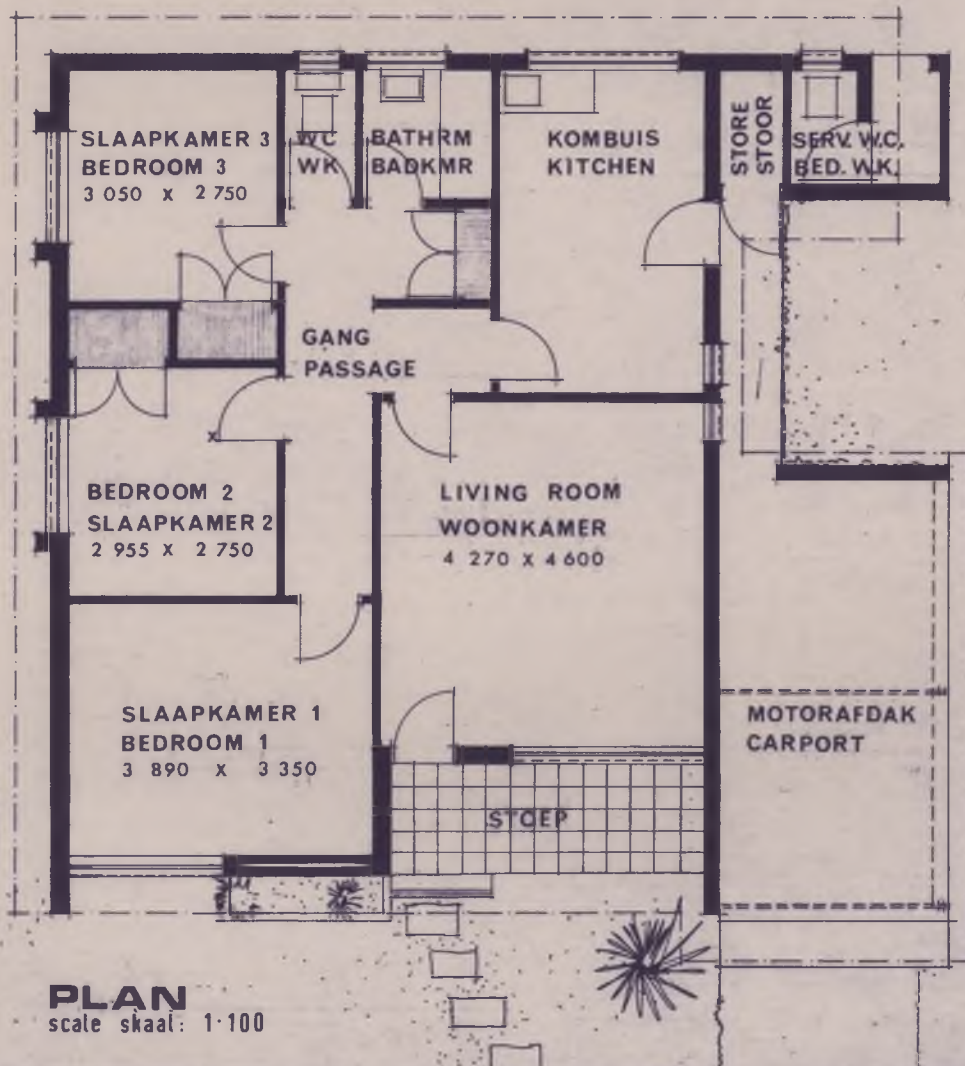

PERSPEKTIEF / PERSPECTIVE

PLAN scale skaal: 1:100