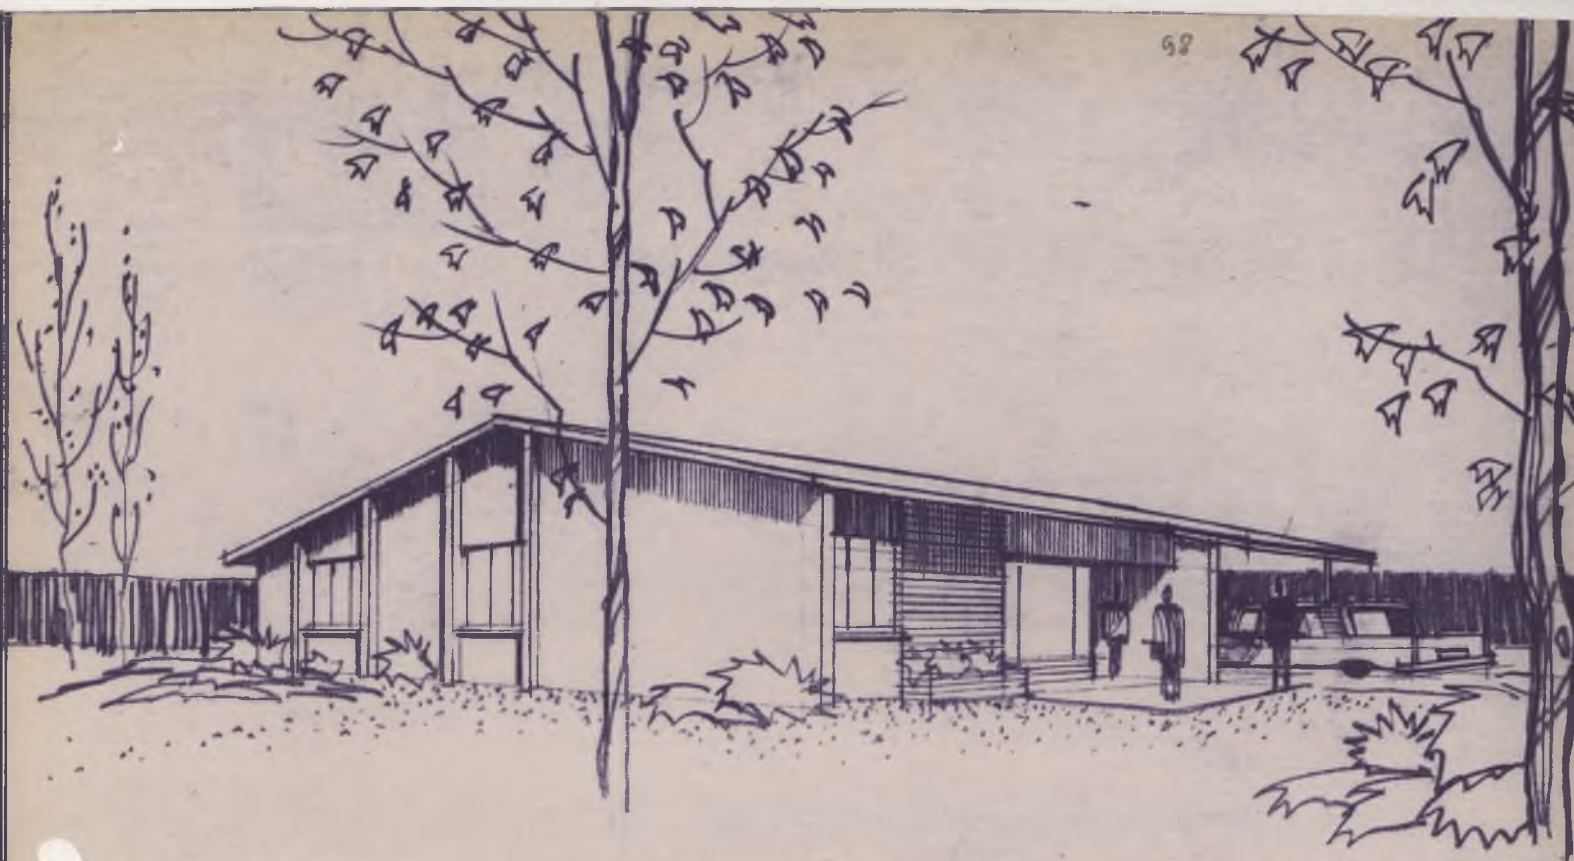

PERSPEKTIEF / PERSPECTIVE