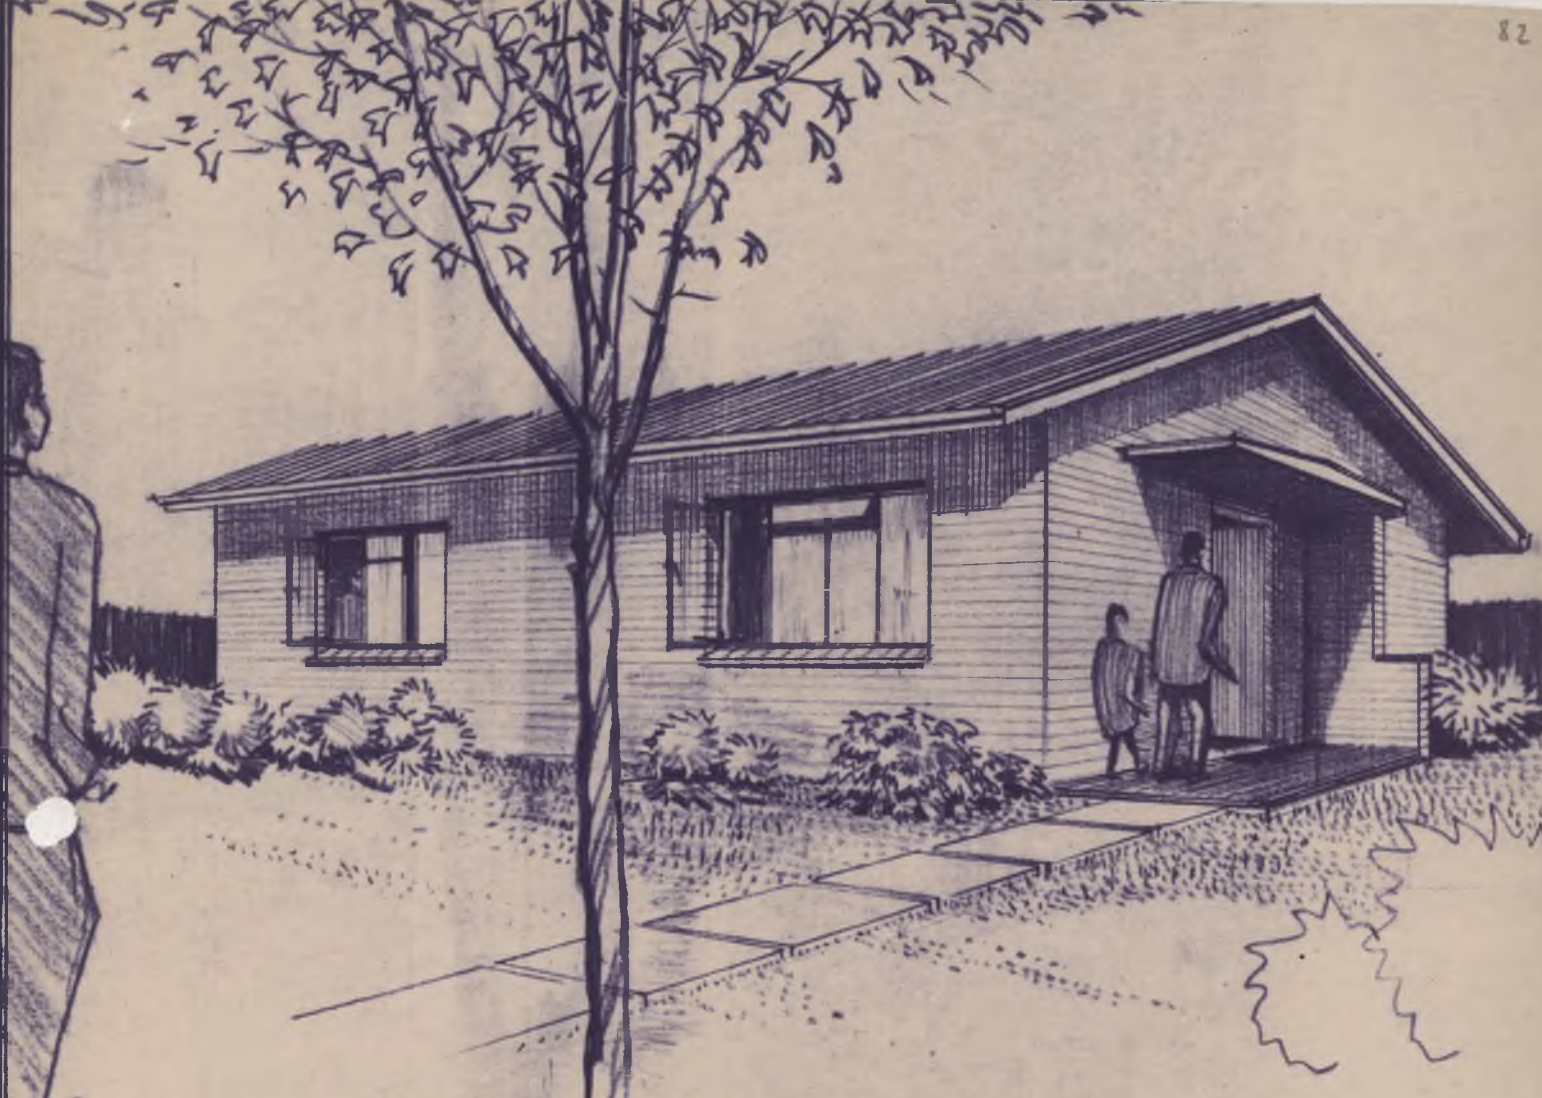

PERSPECTIVE / PERSPEKTIEF