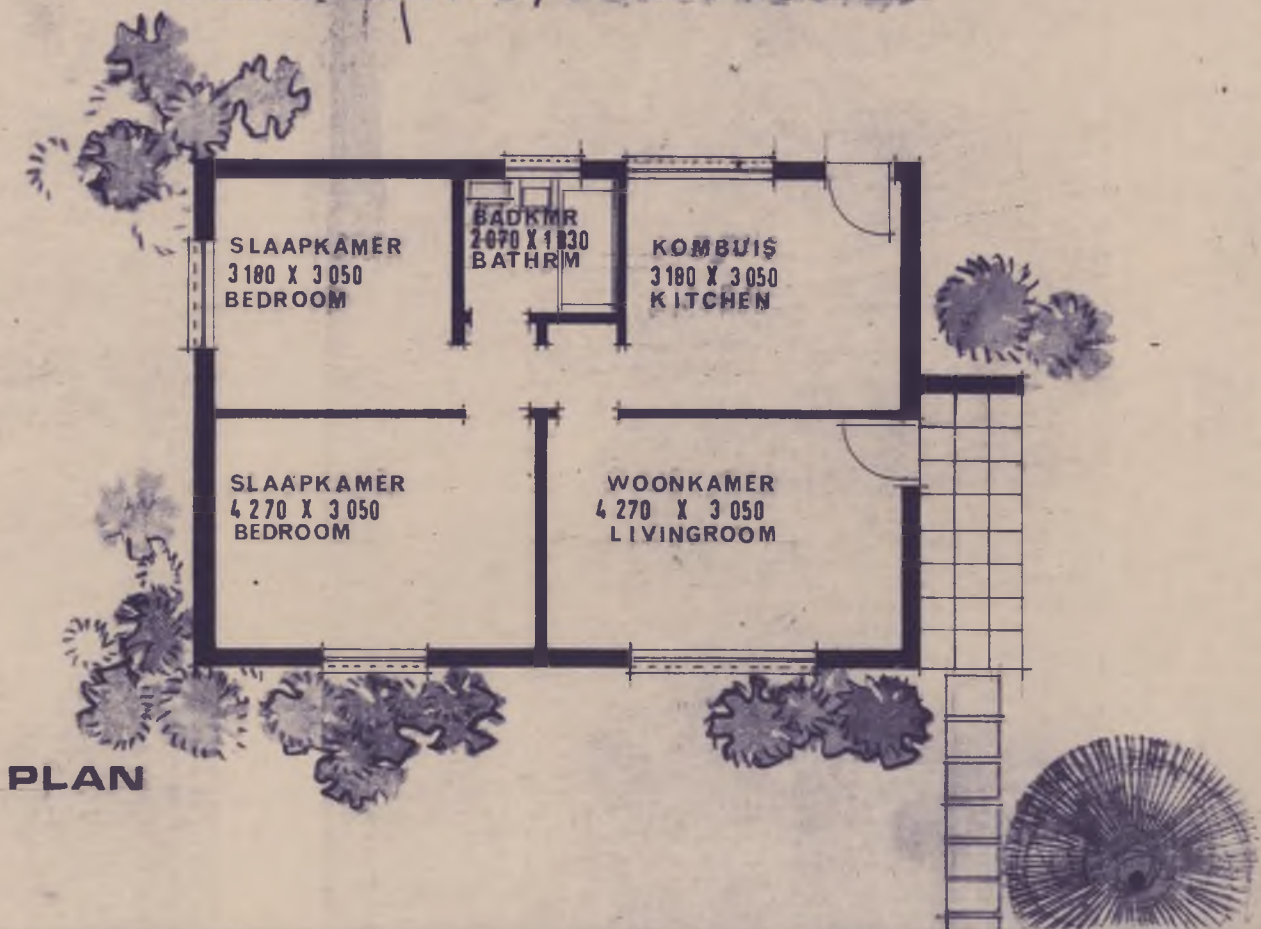

PLAN

DEPARTEMENT VAN GEMEENSKAPSBOU
DEPARTMENT OF COMMUNITY DEVELOPMENT

OPPVL AREA 60 45 VK METER SQ. METRE
650

TIPE : TYPE
EW1/S/6/3