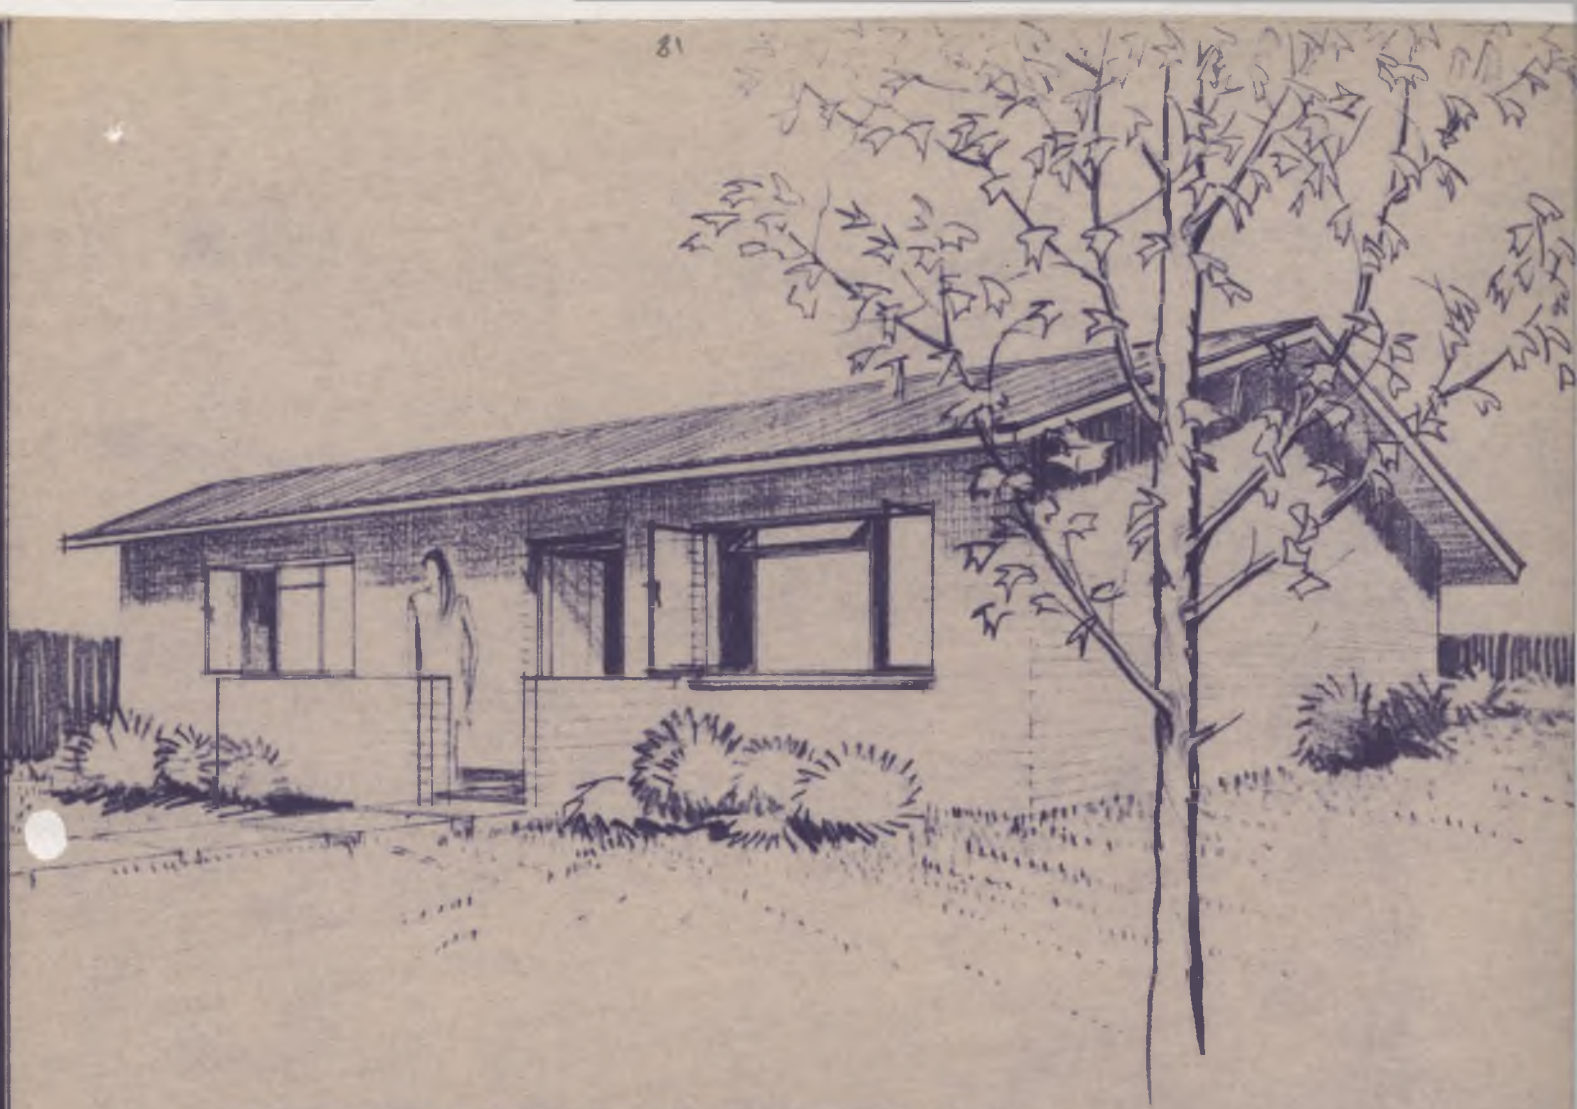

812.6

80

PERSPEKTIEF / PERSPECTIVE

PLAN

DEPARTEMENT VAN GEMEENSKAPSBOU
 DEPARTMENT OF COMMUNITY DEVELOPMENT

OPPVL AREA 61.53 VK METER SQ. METRE
 660 = FT

TYPE : TYPE
 EW1/S/6/1

PERSPEKTIEF / PERSPECTIVE