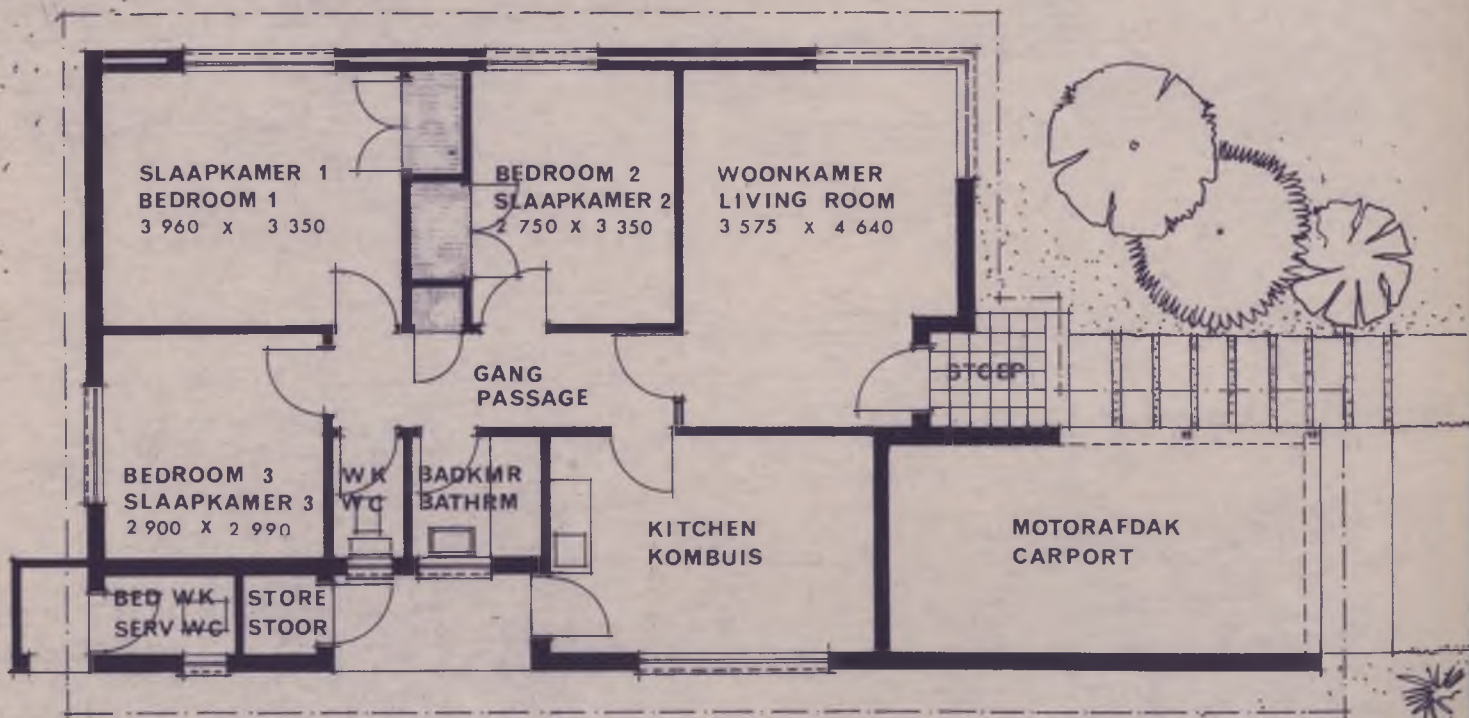

PLAN
scale skaal: 1:100

DEPARTEMENT VAN GEMEENSKAPSBOU
DEPARTMENT OF COMMUNITY DEVELOPMENT

OPPVL
AREA

88,00
936

VK METER
SQ. METRE

TIPE : TYPE
EW1/S/8/5