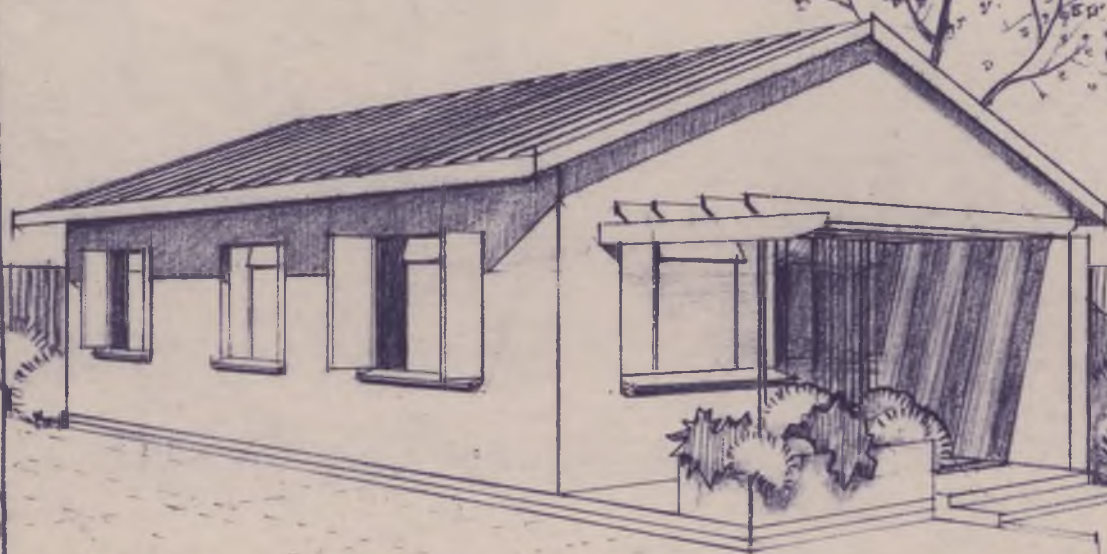

780

TYPE : TYPE
 EW1/S/7/3

PERSPECTIVE/ PERSPEKTIEF

PLAN

DEPARTEMENT VAN GEMEENSKAPSBOU
 DEPARTMENT OF COMMUNITY DEVELOPMENT

OPPVL
 AREA 77,16

VK METER
 SQ. METRE

TIPE : TYPE
 EW1/S/7/4