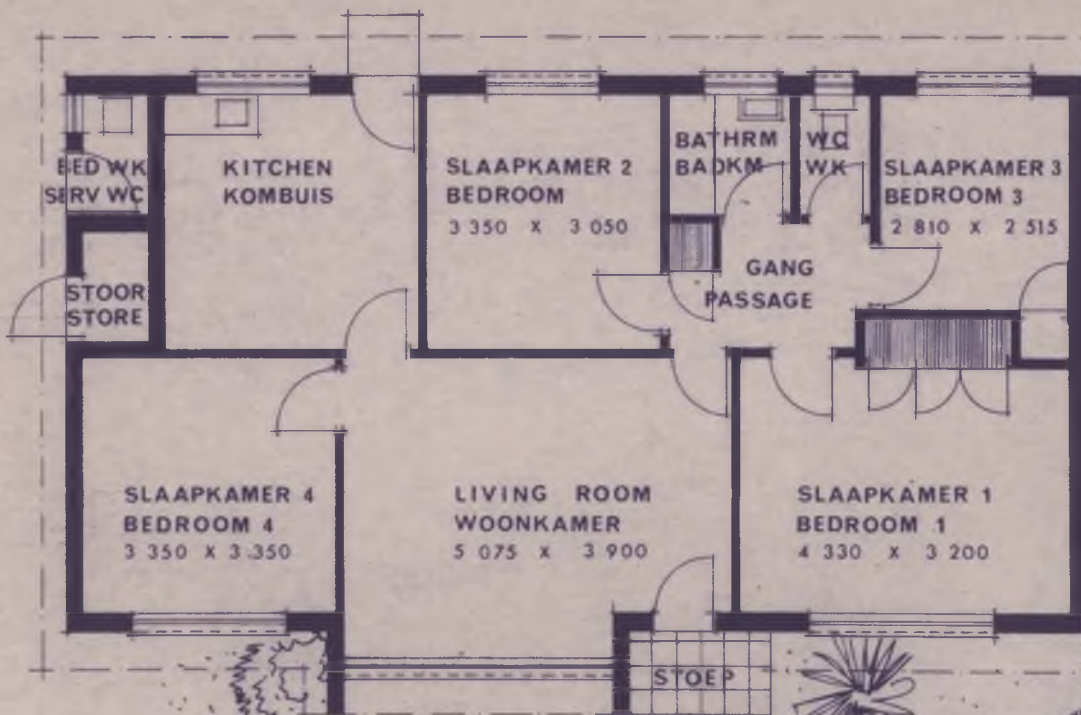

OPPVL AREA 91,50

VK METER SQ. METRE

TIPE : TYPE
EW1/S/9/4

1017

PERSPETIEF / PERSPECTIVE

PLAN
scale skaal: 1 : 100

DEPARTEMENT VAN GEMEENSKAPSBOU
DEPARTMENT OF COMMUNITY DEVELOPMENT

OPPLV AREA 95,00