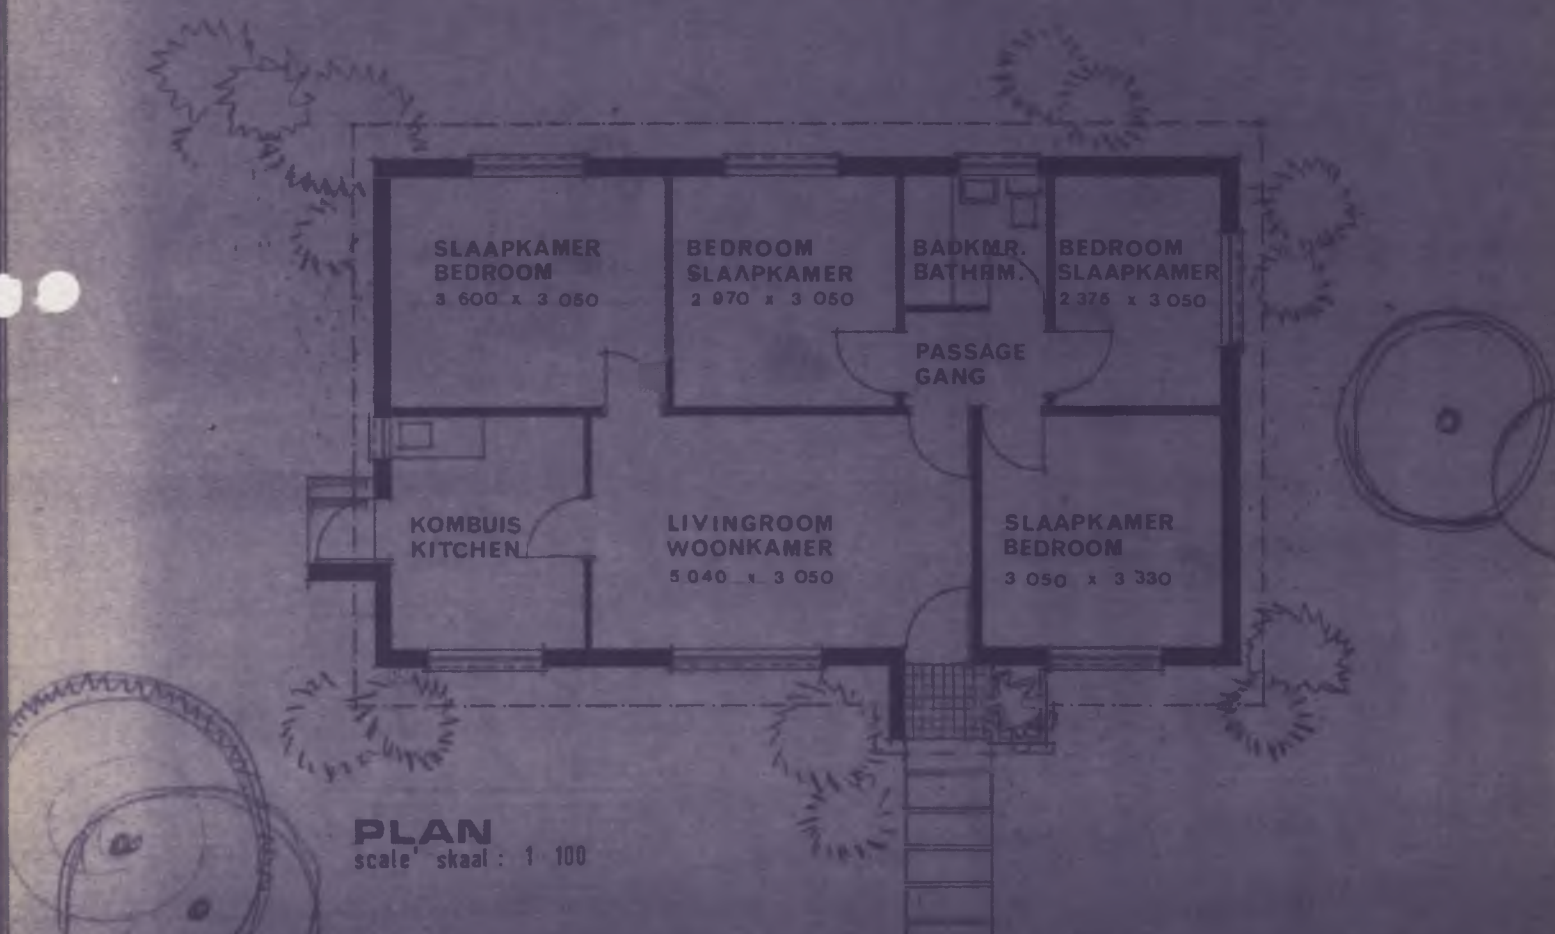

PLAN
scale skaal : 1 : 100

DEPARTEMENT VAN GEMEENSKAPSBOU
DEPARTMENT OF COMMUNITY DEVELOPMENT

OPPVL AREA 77,00 * VK METER SQ METRE

TYPE : TYPE
EW1/S/7/5

829