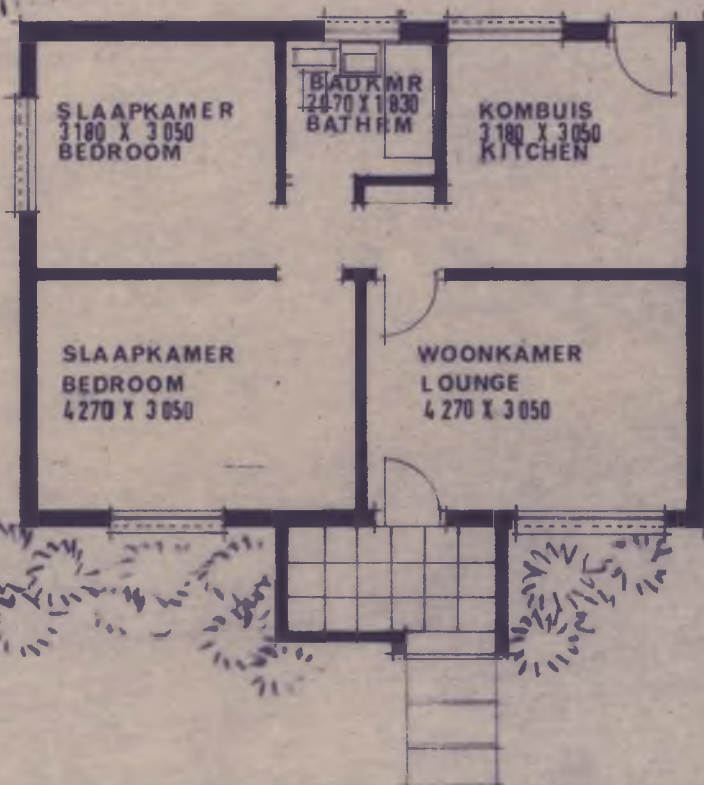

812.6

80

PERSPEKTIEF / PERSPECTIVE

PLAN

DEPARTEMENT VAN GEMEENSKAPSBOU
 DEPARTMENT OF COMMUNITY DEVELOPMENT

OPPVL AREA 61.53 VK METER SQ. METRE
 660 = FT

TYPE : TYPE
 EW1/S/6/1

PERSPEKTIEF / PERSPECTIVE