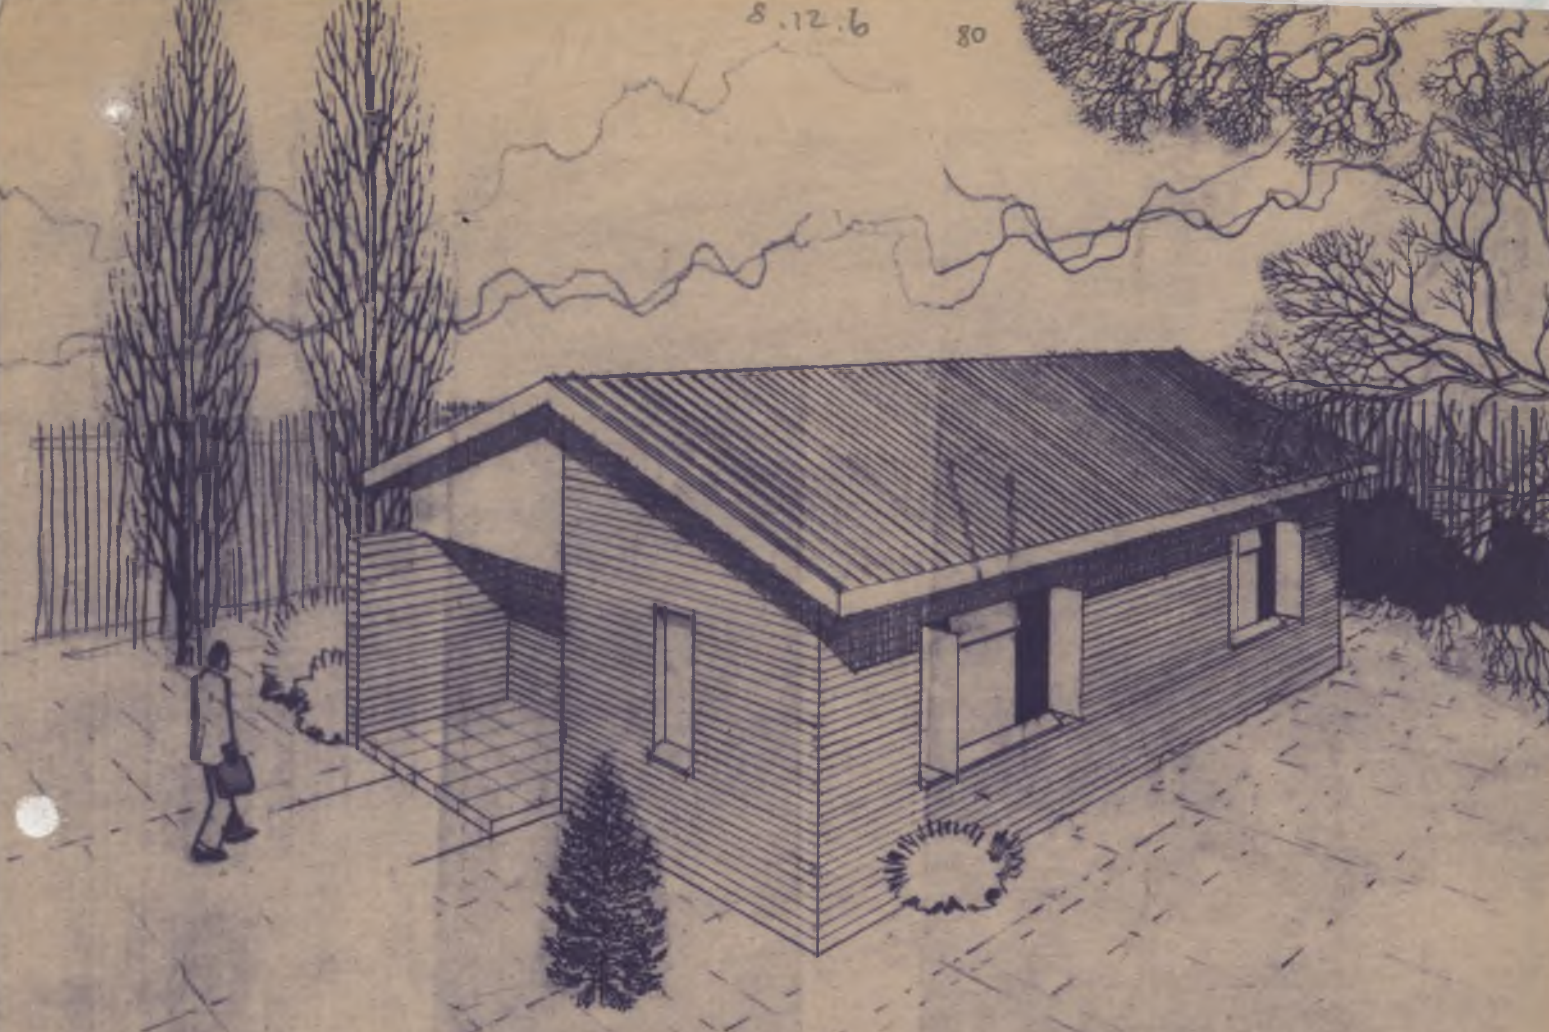

812.6

80

PERSPEKTIEF / PERSPECTIVE

PLAN

DEPARTEMENT VAN GEMEENSKAPSBOU
 DEPARTMENT OF COMMUNITY DEVELOPMENT

OPPVL AREA 61.53 VK METER SQ. METRE
 660 = FT

TYPE : TYPE
 EW1/S/6/1

PERSPEKTIEF / PERSPECTIVE