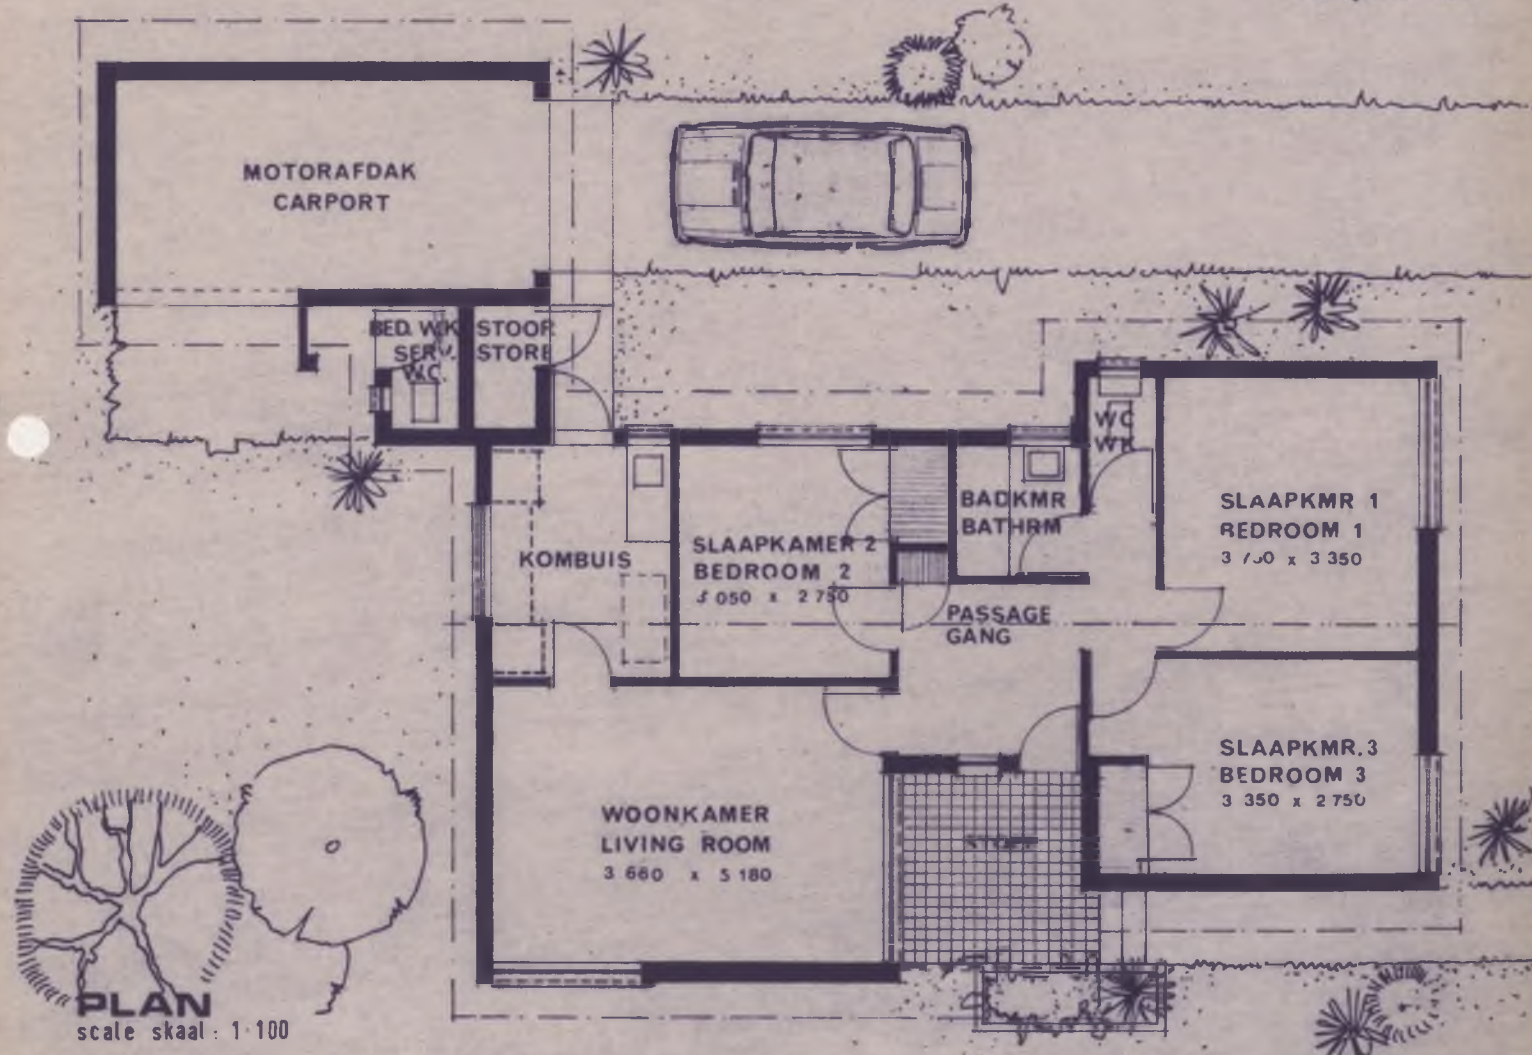

DEPARTEMENT VAN GEMEENSKAPSBOU
DEPARTMENT OF COMMUNITY DEVELOPMENT

OPPVL AREA 91,00
VK METER SQ. METRE
980

TIPE : TYPE
EW1/S/9/2