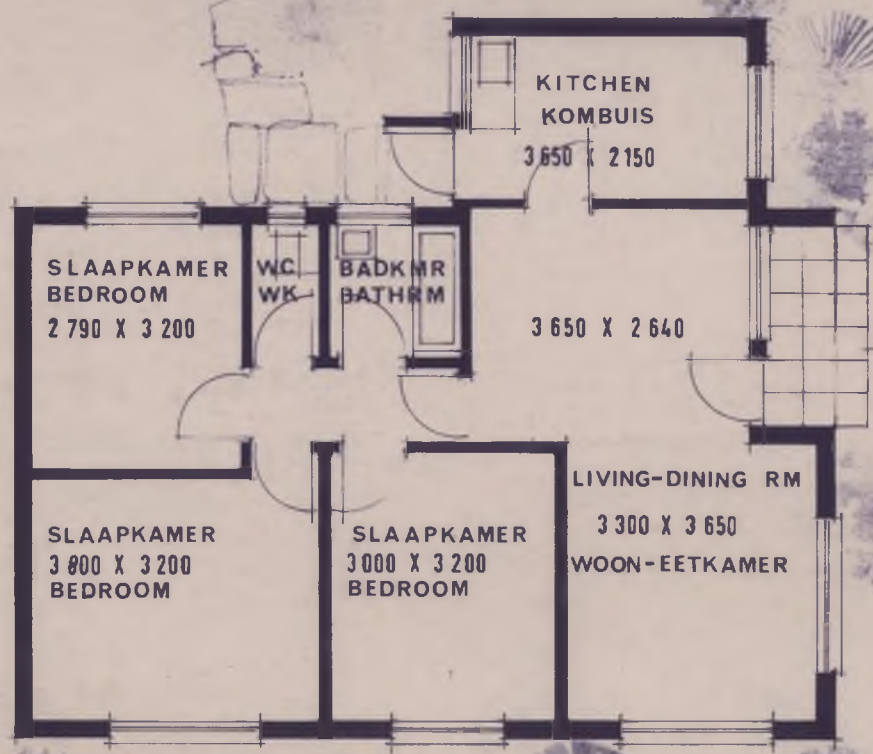

PLAN

DEPARTEMENT VAN GEMEENSKAPSBOU
DEPARTMENT OF COMMUNITY DEVELOPMENT

OPPVL AREA 82 35 VK METER SQ. METRE
886

TYPE : TYPE
EW1/S/8/2