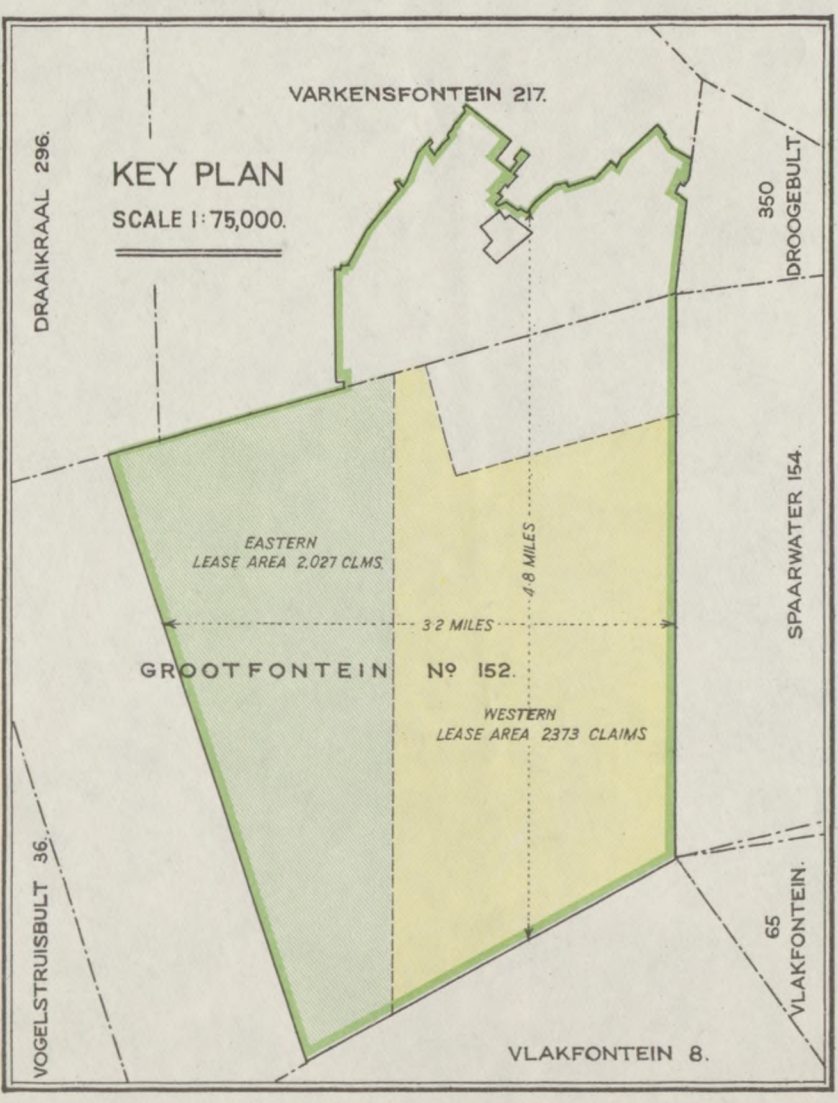

# THE SUB NIGEL, LTD.

PLAN OF  
THE UNDERGROUND WORKINGS AS AT  
30TH JUNE, 1939.

REFERENCE

Ground included in Ore Reserves.....	
Ground Stopped.....	
Dykes.....	
Sills.....	
Development on Reef.....	
Development off Reef.....	
Haulages.....	

NIGEL GOLD MINING COMPANY, LTD.

VOGELSTRUISBULT GOLD MINING AREAS LTD.

SPAARWATER GOLD MINING COMPANY LTD.

WEST VLAKFONTEIN G.M.CO. LTD.

VLAKFONTEIN GOLD MINING COMPANY LTD.

**Collection Number: A1138**

**Collection Name: HUMPREYS, James Charles Napoleon, Mining papers, 1926-1967**