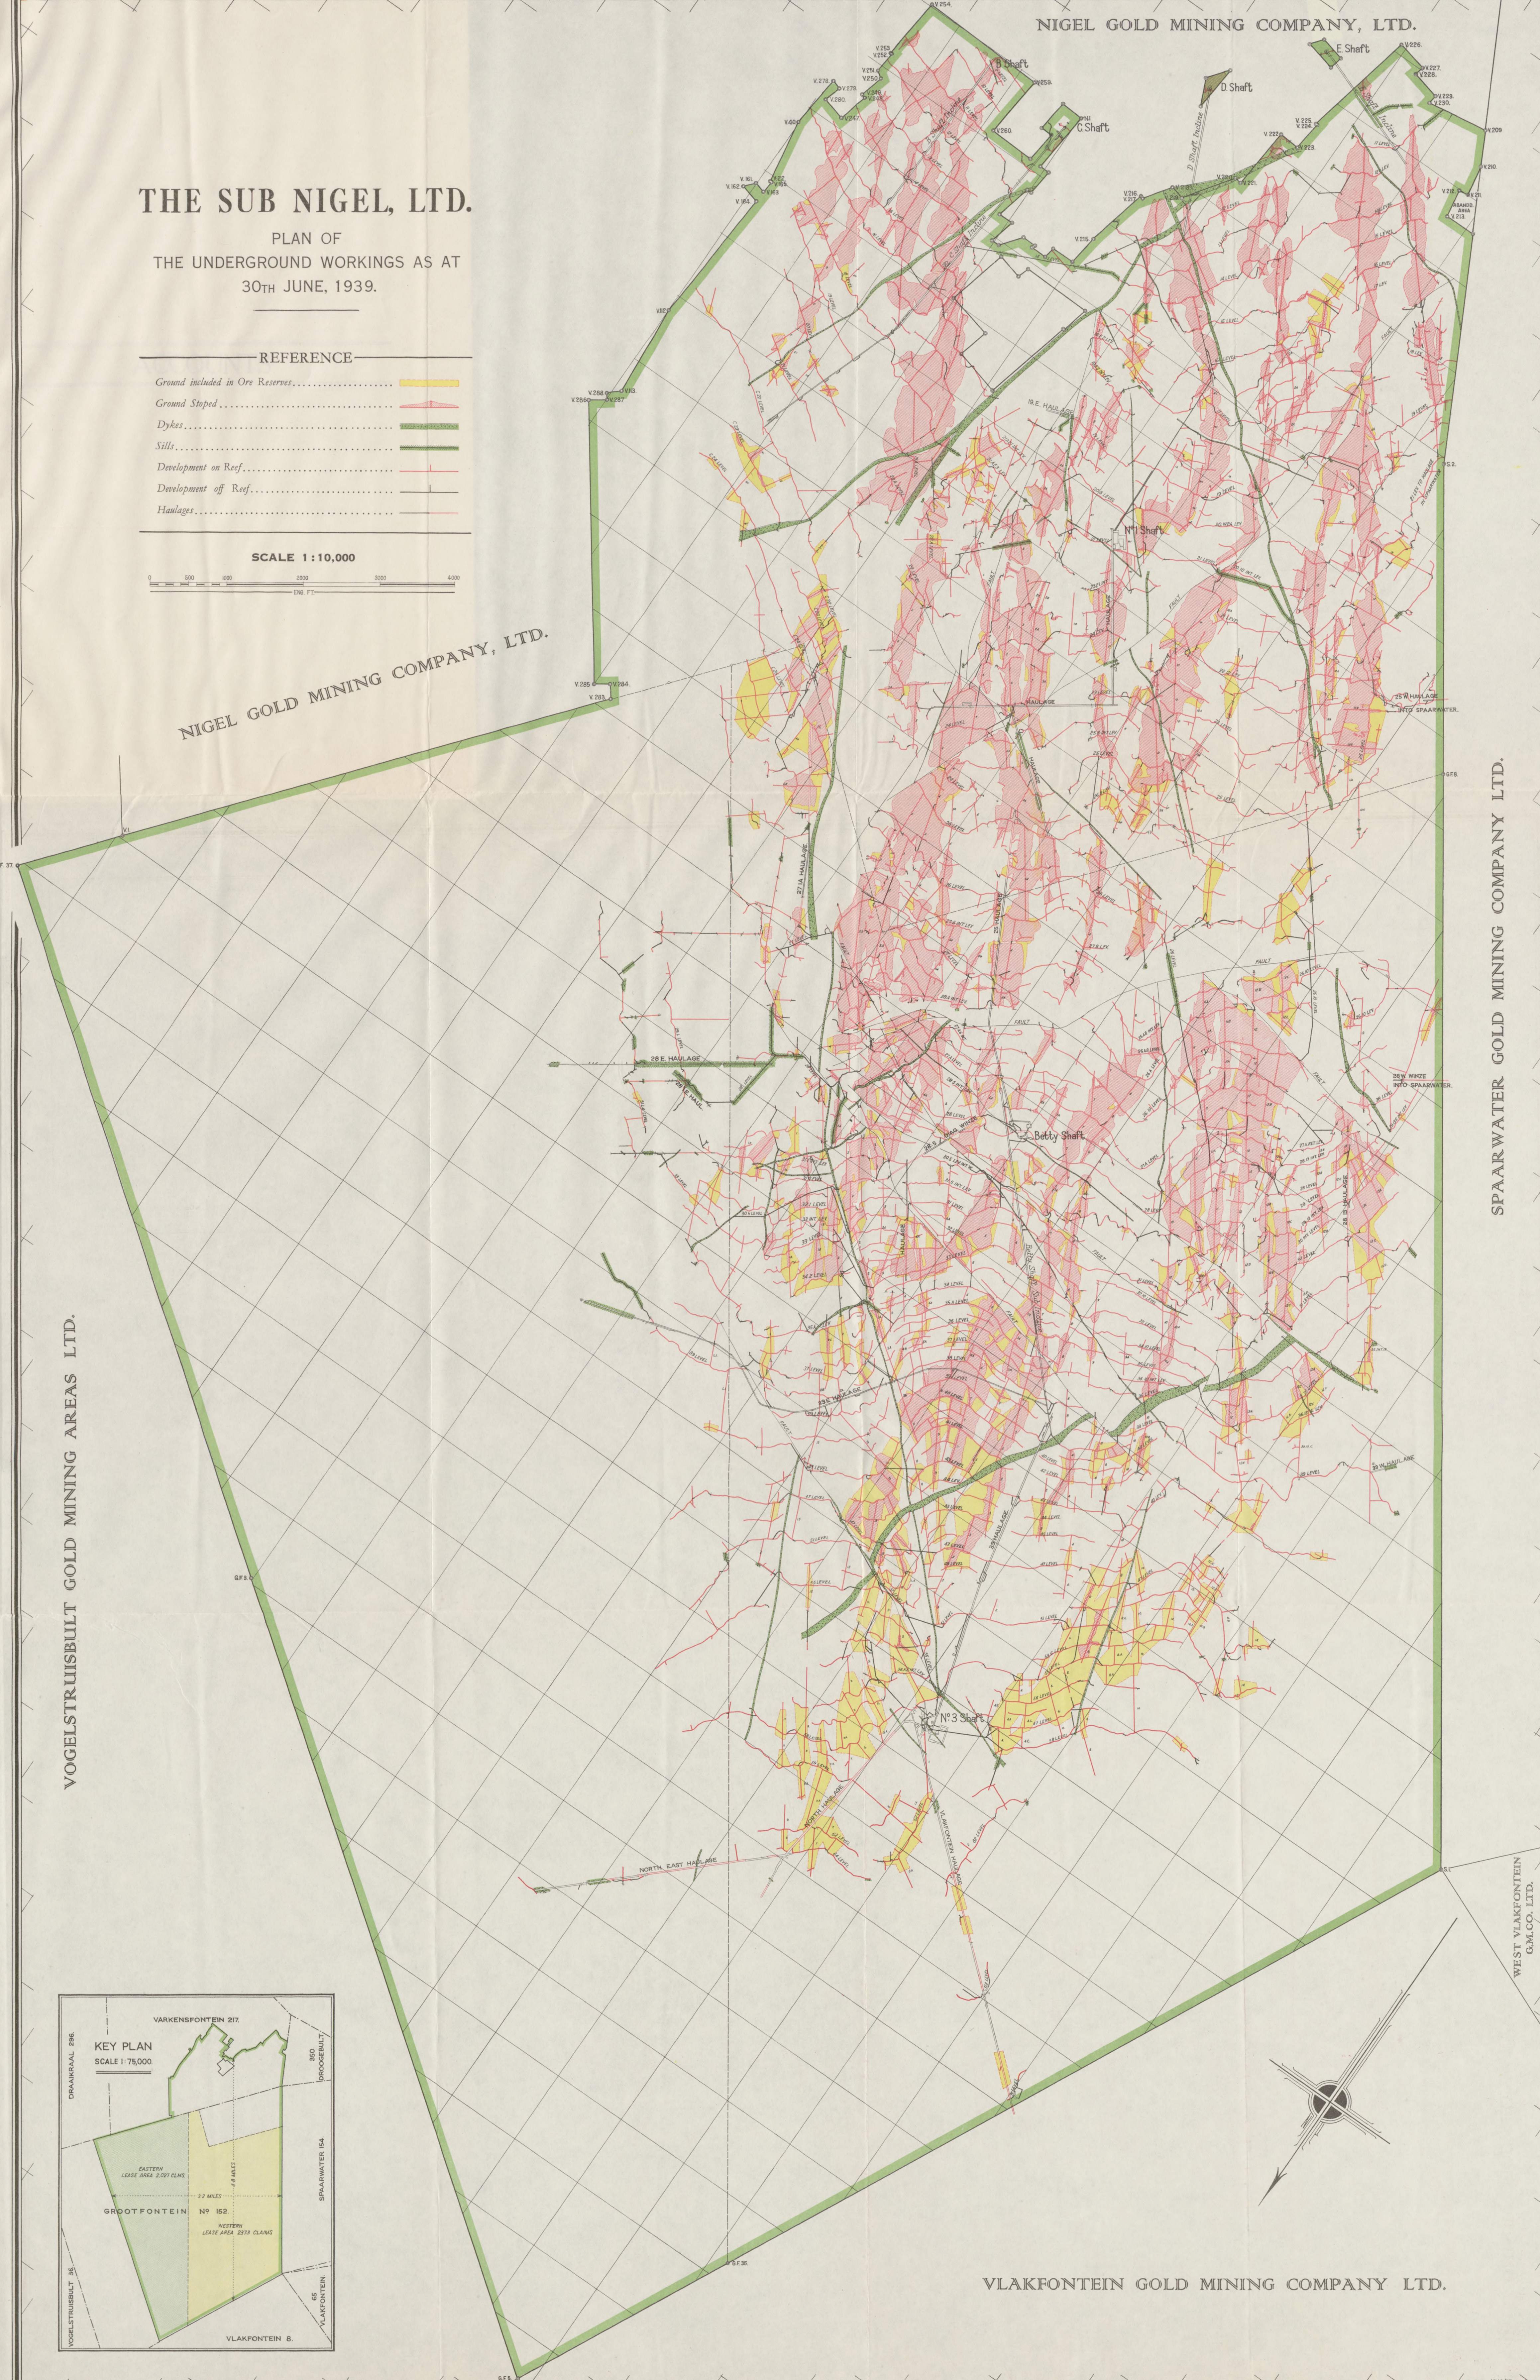

# THE SUB NIGEL, LTD.

PLAN OF  
THE UNDERGROUND WORKINGS AS AT  
30TH JUNE, 1939.

REFERENCE

Ground included in Ore Reserves.....	
Ground Stopped.....	
Dykes.....	
Sills.....	
Development on Reef.....	
Development off Reef.....	
Haulages.....	

NIGEL GOLD MINING COMPANY, LTD.

VOGELSTRUISBULT GOLD MINING AREAS LTD.

SPAARWATER GOLD MINING COMPANY LTD.

WEST VLAKFONTEIN G.M.CO. LTD.

VLAKFONTEIN GOLD MINING COMPANY LTD.

**Collection Number: A1138**

**Collection Name: HUMPREYS, James Charles Napoleon, Mining papers, 1926-1967**