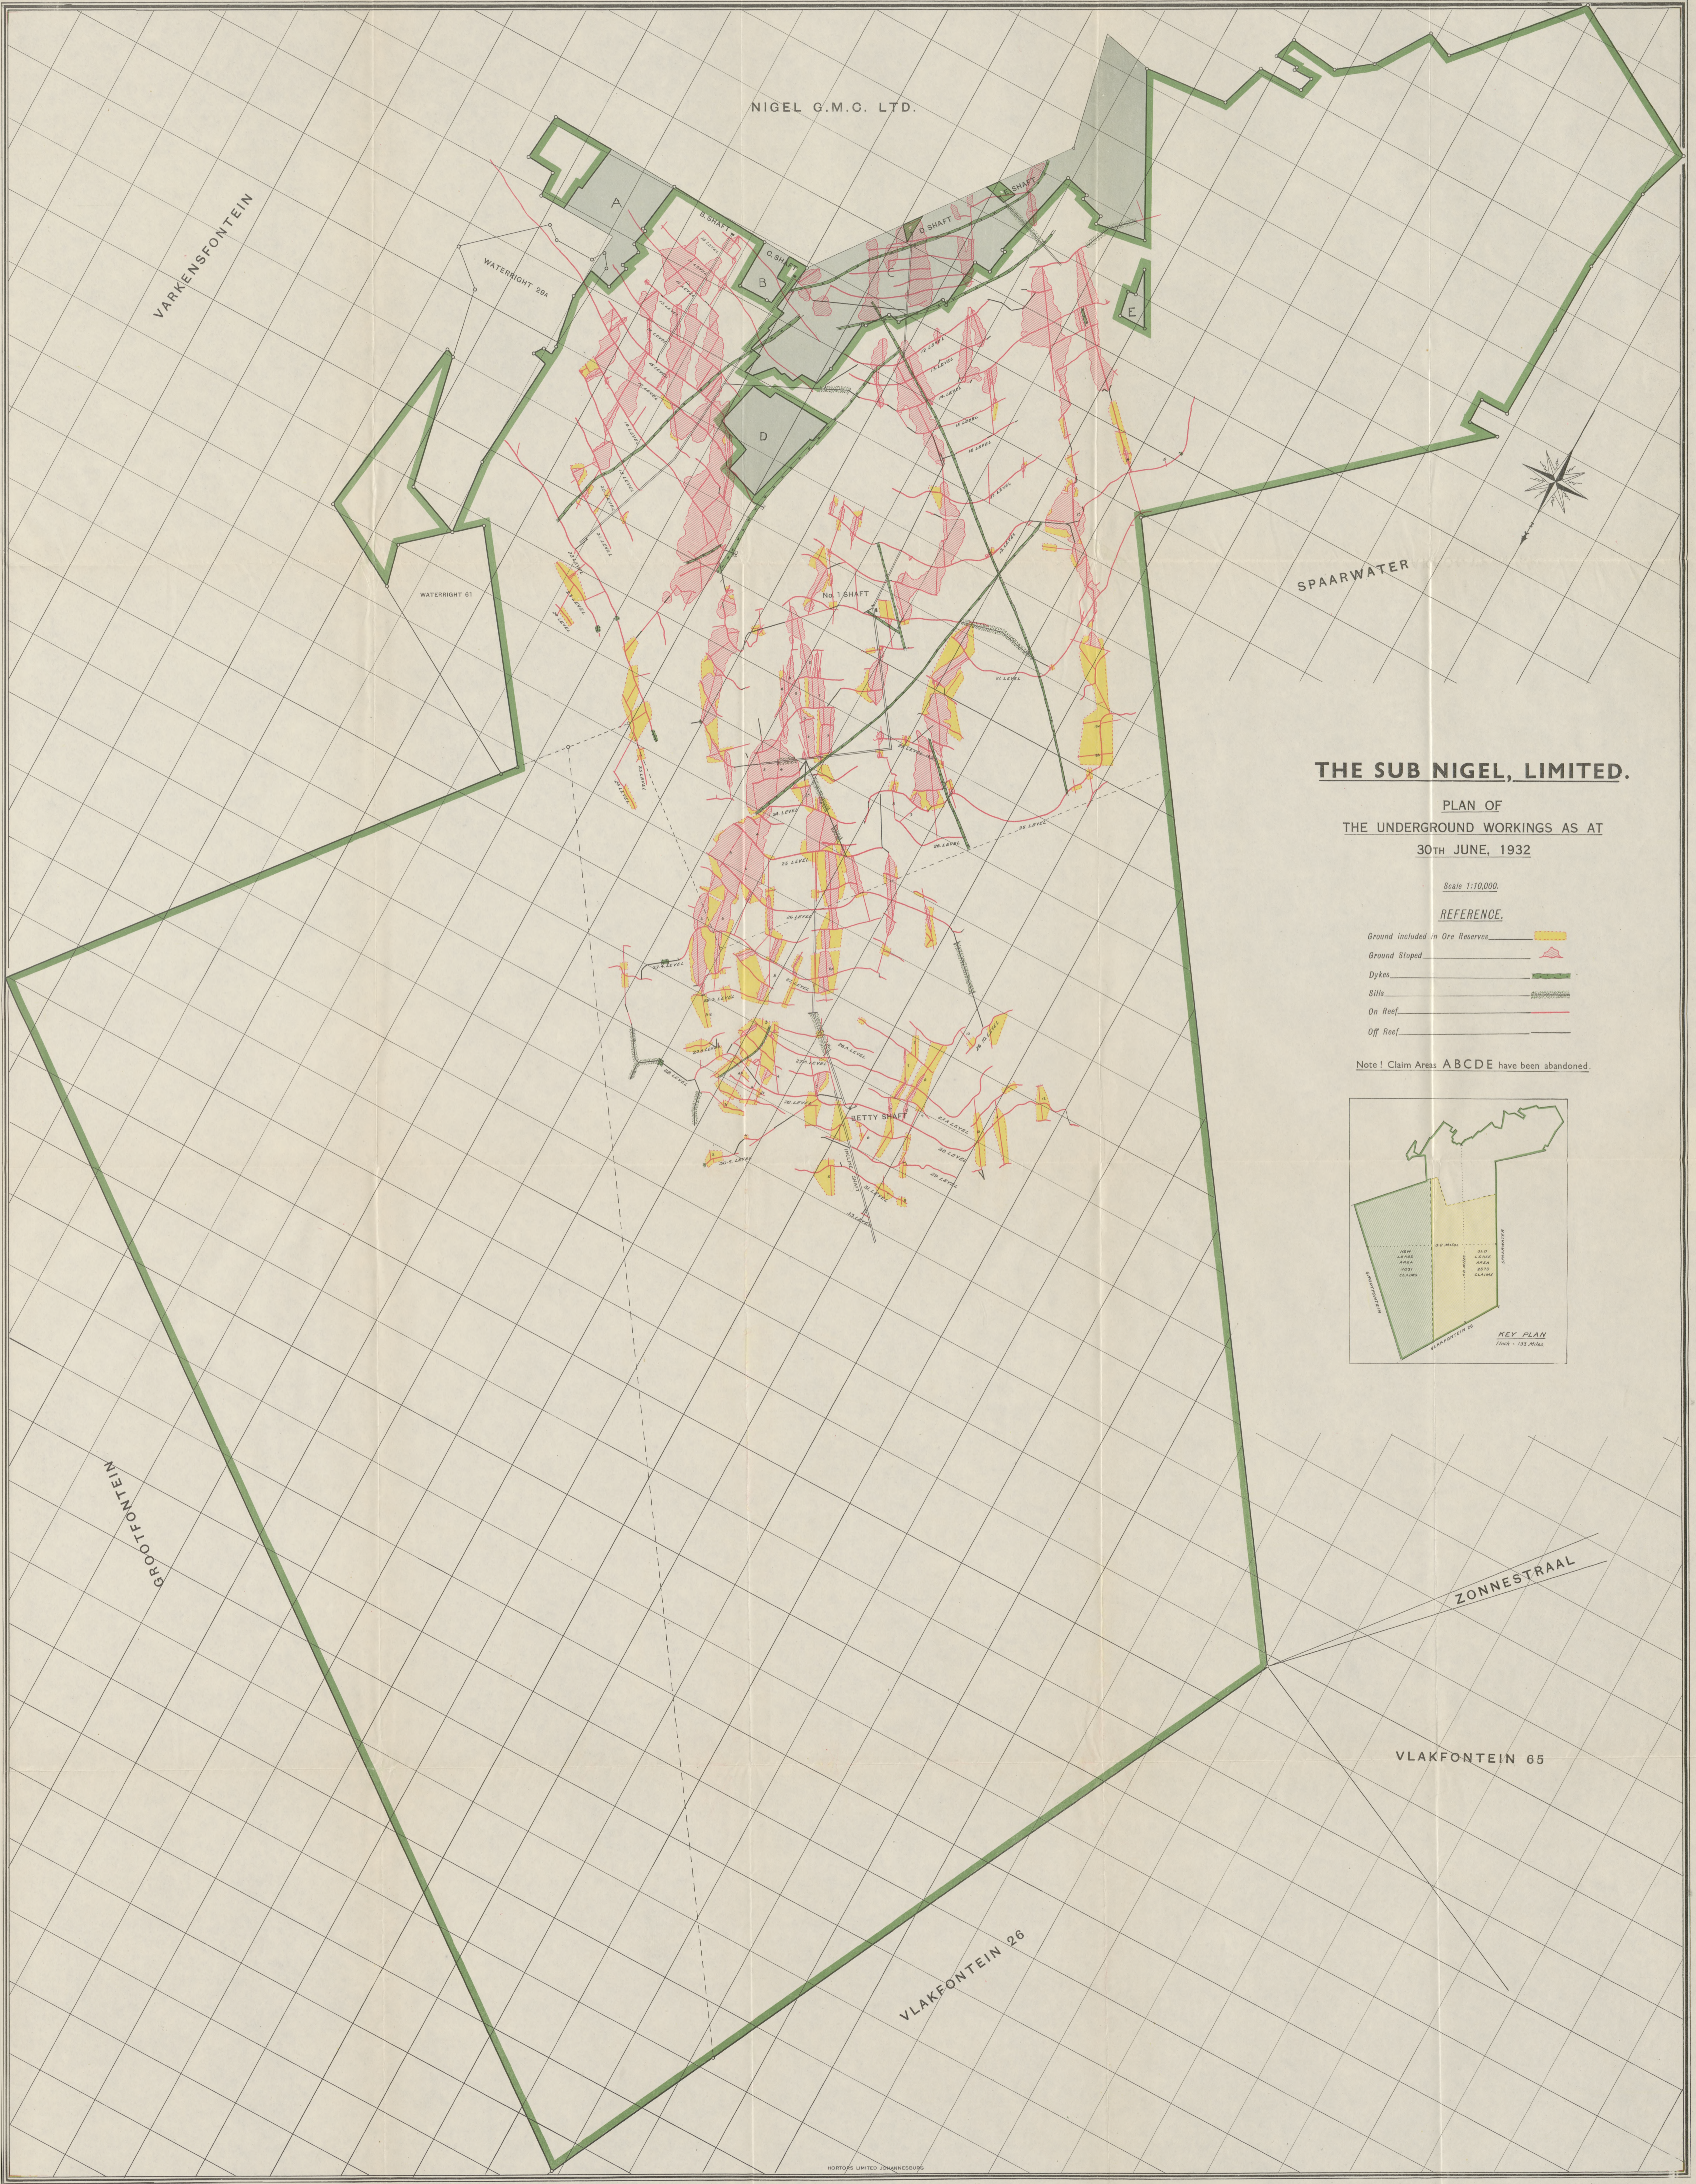

NIGEL G.M.C. LTD.

VARKENSFONTEIN

SPAARWATER

THE SUB NIGEL, LIMITED.

PLAN OF
THE UNDERGROUND WORKINGS AS AT
30TH JUNE, 1932

Scale 1:10,000.

REFERENCE.

- Ground included in Ore Reserves 
- Ground Stopped 
- Dykes 
- Sills 
- On Reef 
- Off Reef 

Note! Claim Areas ABCDE have been abandoned.

GROOTFONTEIN

ZONNESTRAAL

VLAKFONTEIN 65

VLAKFONTEIN 26

Collection Number: A1138

Collection Name: HUMPREYS, James Charles Napoleon, Mining papers, 1926-1967

PUBLISHER: