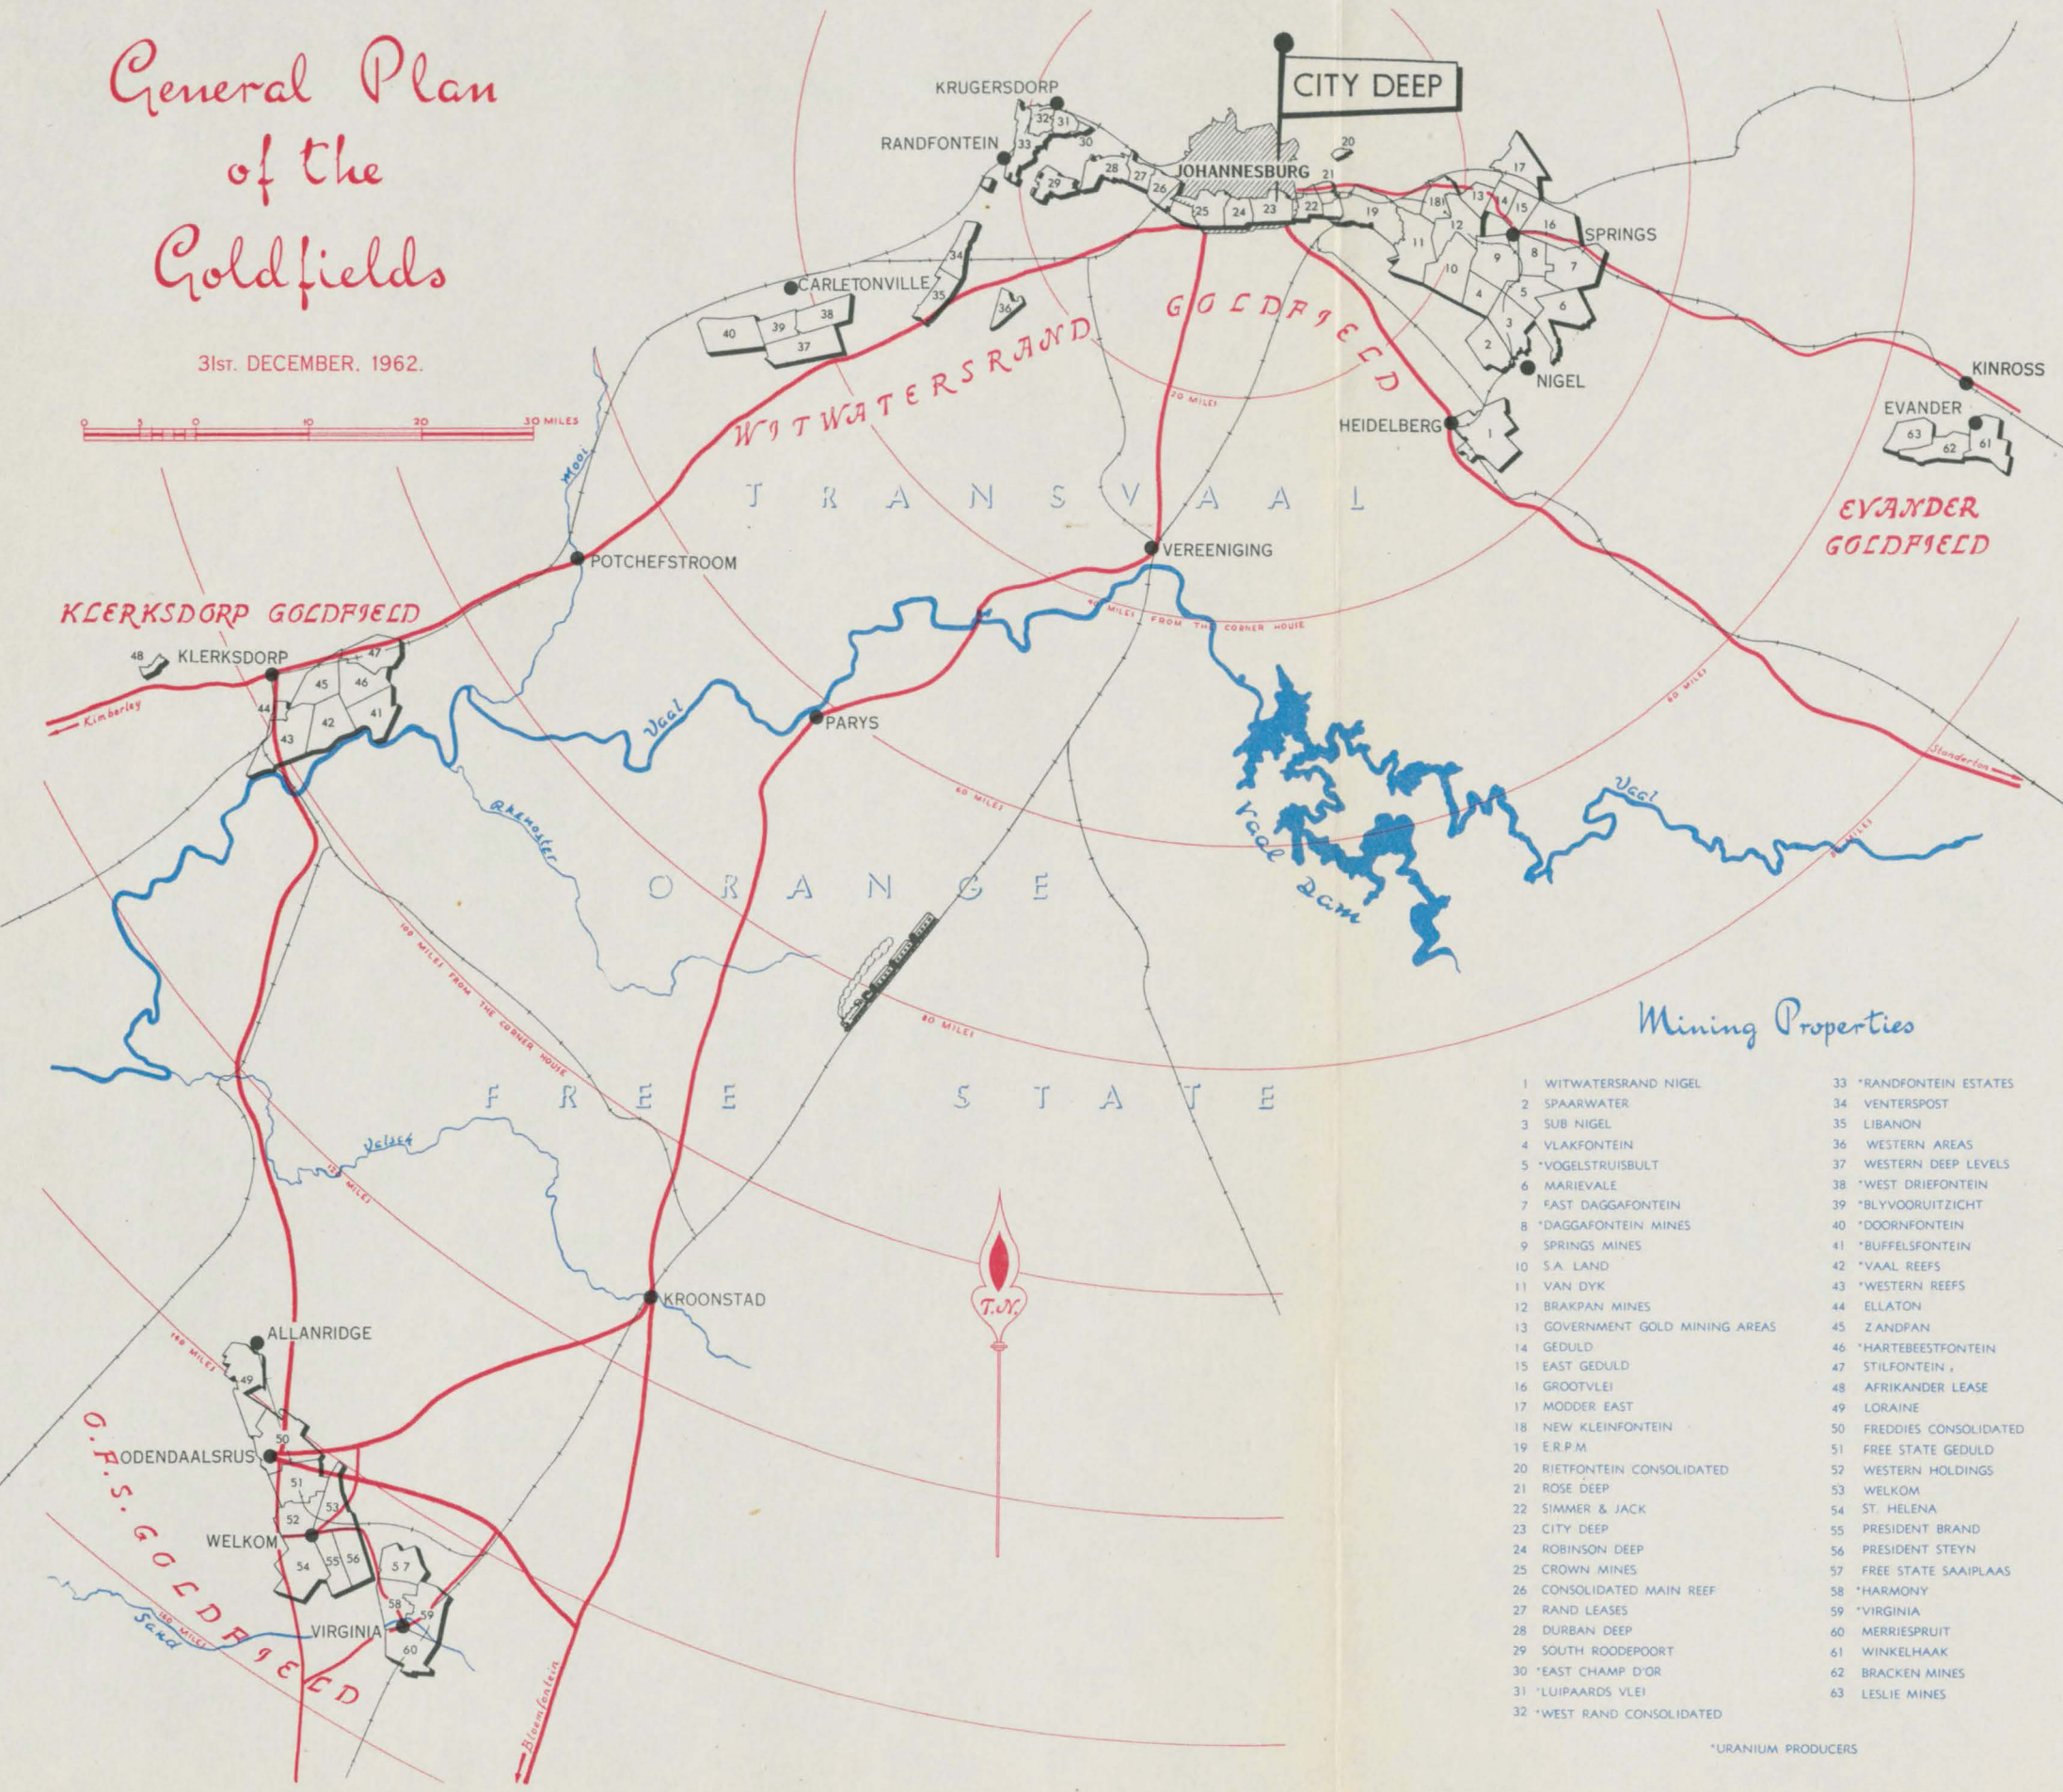

General Plan of the Goldfields

31st. DECEMBER, 1962.

Mining Properties

- | | |
|---------------------------------|--------------------------|
| 1 WITWATERSRAND NIGEL | 33 *RANDFONTEIN ESTATES |
| 2 SPAARWATER | 34 VENTERSPOST |
| 3 SUB NIGEL | 35 LIBANON |
| 4 VLAKFONTEIN | 36 WESTERN AREAS |
| 5 *VOGELSTRUISBULT | 37 WESTERN DEEP LEVELS |
| 6 MARIEVALE | 38 *WEST DRIEFONTEIN |
| 7 EAST DAGGAFONTEIN | 39 *BLYVOORUITZICHT |
| 8 *DAGGAFONTEIN MINES | 40 *DOORNFONTEIN |
| 9 SPRINGS MINES | 41 *BUFFELSPONTEIN |
| 10 S.A. LAND | 42 *VAAL REEFS |
| 11 VAN DYK | 43 *WESTERN REEFS |
| 12 BRAKPAN MINES | 44 ELLATON |
| 13 GOVERNMENT GOLD MINING AREAS | 45 ZANDPAN |
| 14 GEDULD | 46 *HARTEBEEFONTEIN |
| 15 EAST GEDULD | 47 STILFONTEIN |
| 16 GROOTVLEI | 48 AFRIKANDER LEASE |
| 17 MODDER EAST | 49 LORAINÉ |
| 18 NEW KLEINFONTEIN | 50 FREDDIES CONSOLIDATED |
| 19 E.R.P.M. | 51 FREE STATE GEDULD |
| 20 RIETFONTEIN CONSOLIDATED | 52 WESTERN HOLDINGS |
| 21 ROSE DEEP | 53 WELKOM |
| 22 SIMMER & JACK | 54 ST. HELENA |
| 23 CITY DEEP | 55 PRESIDENT BRAND |
| 24 ROBINSON DEEP | 56 PRESIDENT STEYN |
| 25 CROWN MINES | 57 FREE STATE SAAIPLAAS |
| 26 CONSOLIDATED MAIN REEF | 58 *HARMONY |
| 27 RAND LEASES | 59 *VIRGINIA |
| 28 DURBAN DEEP | 60 MERRIESPRUIT |
| 29 SOUTH ROODEPOORT | 61 WINKELHAAK |
| 30 *EAST CHAMP D'OR | 62 BRACKEN MINES |
| 31 *LUIPAARDS VLEI | 63 LESLIE MINES |
| 32 *WEST RAND CONSOLIDATED | |

*URANIUM PRODUCERS

REFERENCE

- SOUTH REEF
- MAIN REEF LEADER
- MAIN REEF
- PAYABLE ORE RESERVES
- DYKES

GENERAL UNDERGROUND PLAN OF CITY DEEP

MILES

Collection Number: A1138

Collection Name: HUMPREYS, James Charles Napoleon, Mining papers, 1926-1967