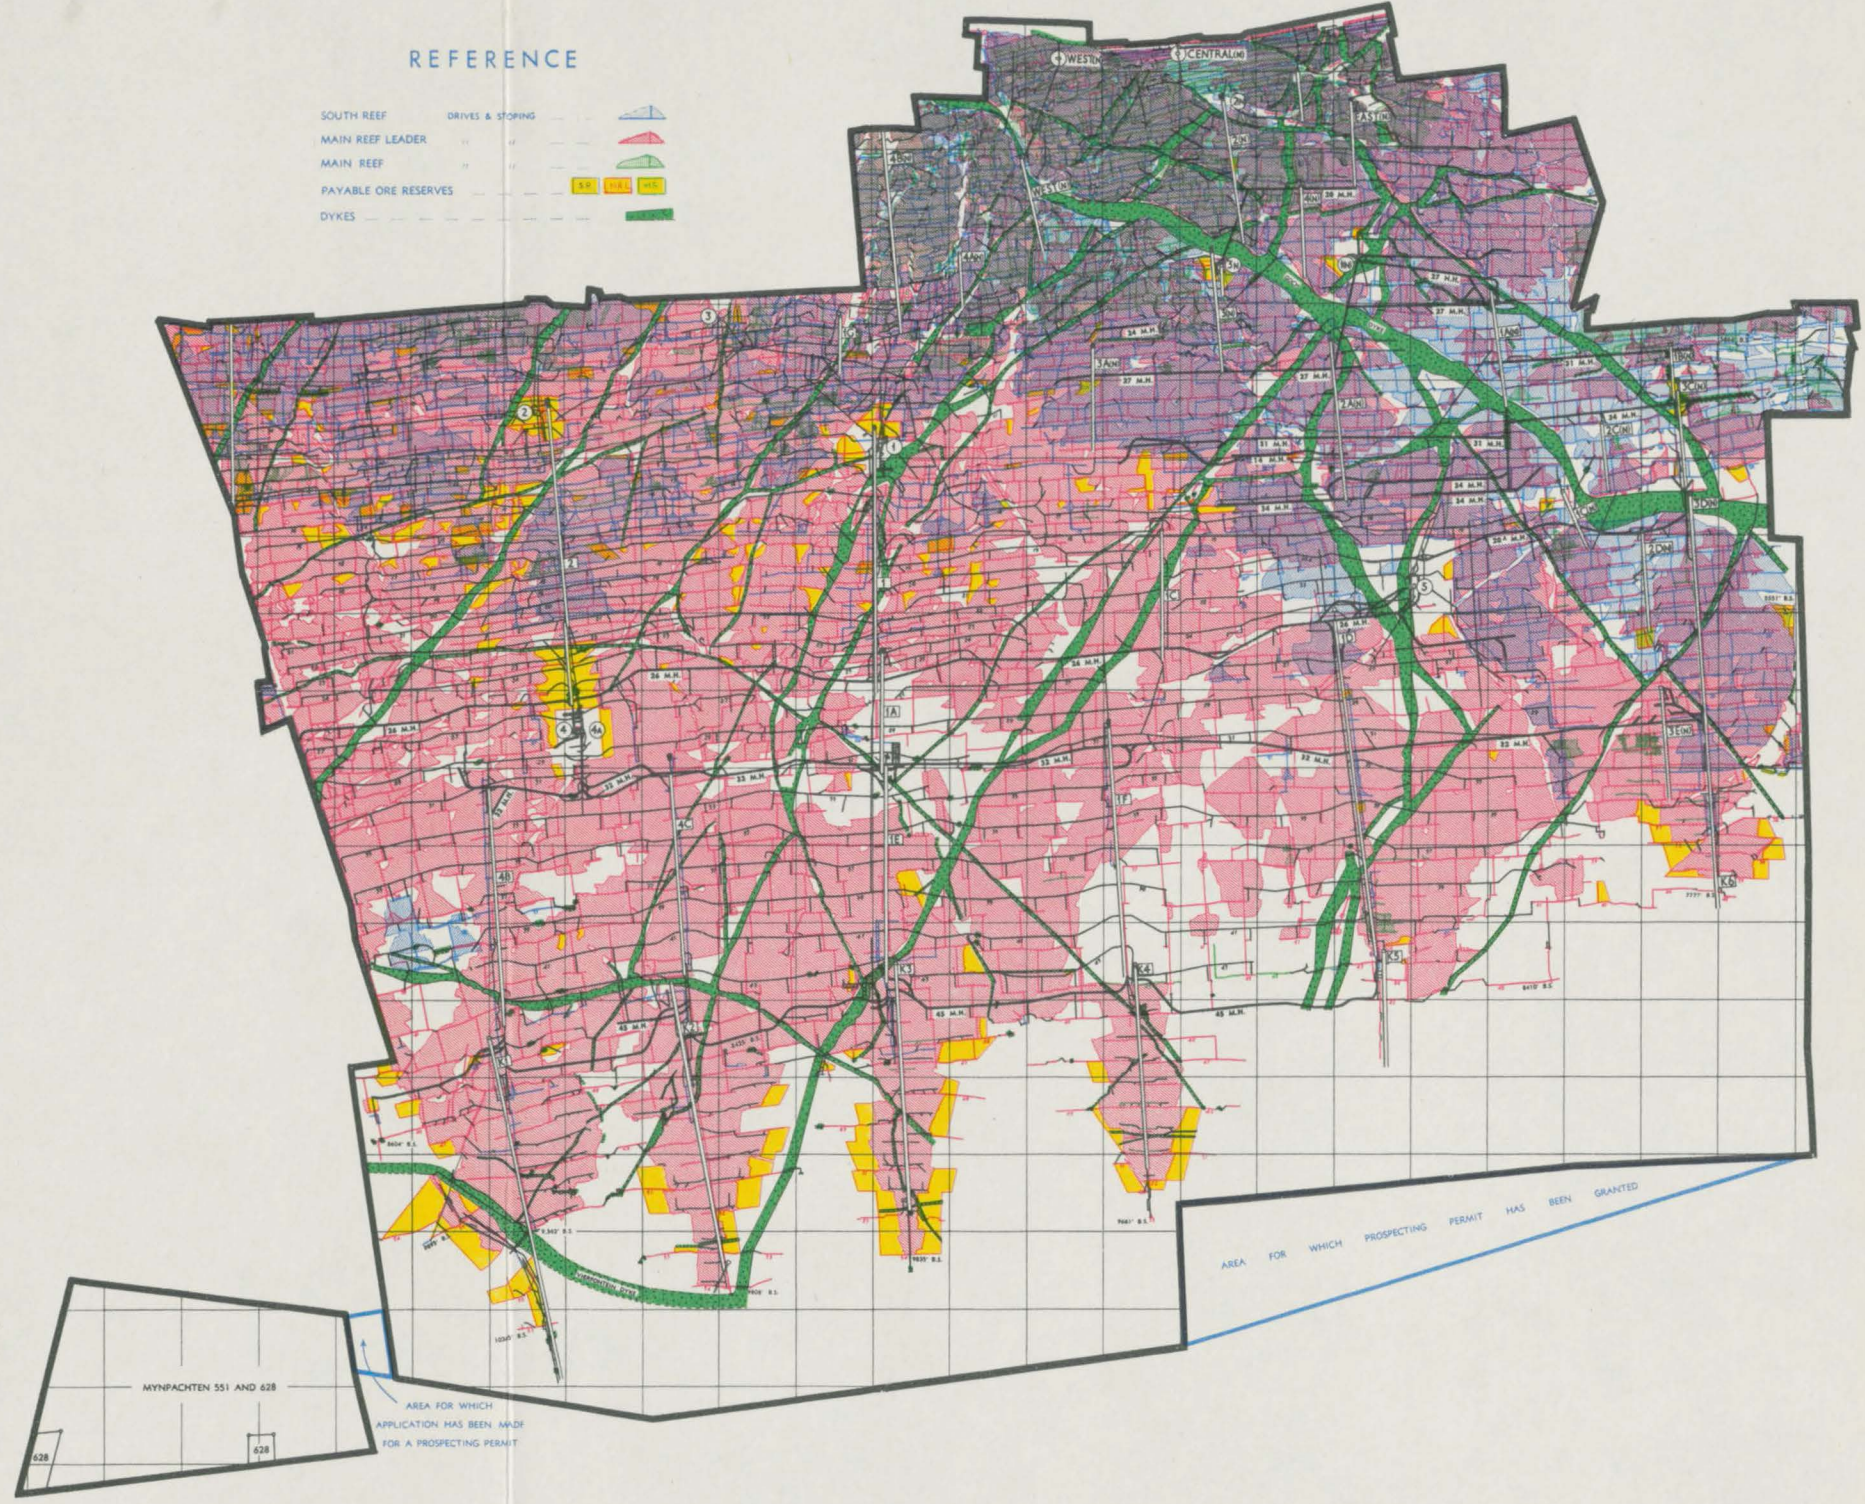

General Plan of the Goldfields

31st. DECEMBER, 1962.

Mining Properties

- | | |
|---------------------------------|--------------------------|
| 1 WITWATERSRAND NIGEL | 33 *RANDFONTEIN ESTATES |
| 2 SPAARWATER | 34 VENTERSPOST |
| 3 SUB NIGEL | 35 LIBANON |
| 4 VLAKFONTEIN | 36 WESTERN AREAS |
| 5 *VOGELSTRUISBULT | 37 WESTERN DEEP LEVELS |
| 6 MARIEVALE | 38 *WEST DRIEFONTEIN |
| 7 EAST DAGGAFONTEIN | 39 *BLYVOORUITZICHT |
| 8 *DAGGAFONTEIN MINES | 40 *DOORNFONTEIN |
| 9 SPRINGS MINES | 41 *BUFFELSPONTEIN |
| 10 S.A. LAND | 42 *VAAL REEFS |
| 11 VAN DYK | 43 *WESTERN REEFS |
| 12 BRAKPAN MINES | 44 ELLATON |
| 13 GOVERNMENT GOLD MINING AREAS | 45 ZANDPAN |
| 14 GEDULD | 46 *HARTEBEEFONTEIN |
| 15 EAST GEDULD | 47 STILFONTEIN |
| 16 GROOTVLEI | 48 AFRIKANDER LEASE |
| 17 MODDER EAST | 49 LORAINÉ |
| 18 NEW KLEINFONTEIN | 50 FREDDIES CONSOLIDATED |
| 19 E.R.P.M. | 51 FREE STATE GEDULD |
| 20 RIETFONTEIN CONSOLIDATED | 52 WESTERN HOLDINGS |
| 21 ROSE DEEP | 53 WELKOM |
| 22 SIMMER & JACK | 54 ST. HELENA |
| 23 CITY DEEP | 55 PRESIDENT BRAND |
| 24 ROBINSON DEEP | 56 PRESIDENT STEYN |
| 25 CROWN MINES | 57 FREE STATE SAAIPLAAS |
| 26 CONSOLIDATED MAIN REEF | 58 *HARMONY |
| 27 RAND LEASES | 59 *VIRGINIA |
| 28 DURBAN DEEP | 60 MERRIESPRUIT |
| 29 SOUTH ROODEPOORT | 61 WINKELHAAK |
| 30 *EAST CHAMP D'OR | 62 BRACKEN MINES |
| 31 *LUIPAARDS VLEI | 63 LESLIE MINES |
| 32 *WEST RAND CONSOLIDATED | |

*URANIUM PRODUCERS

REFERENCE

- SOUTH REEF
- MAIN REEF LEADER
- MAIN REEF
- PAYABLE ORE RESERVES
- DYKES

GENERAL UNDERGROUND PLAN OF CITY DEEP

MILES

Collection Number: A1138

Collection Name: HUMPREYS, James Charles Napoleon, Mining papers, 1926-1967