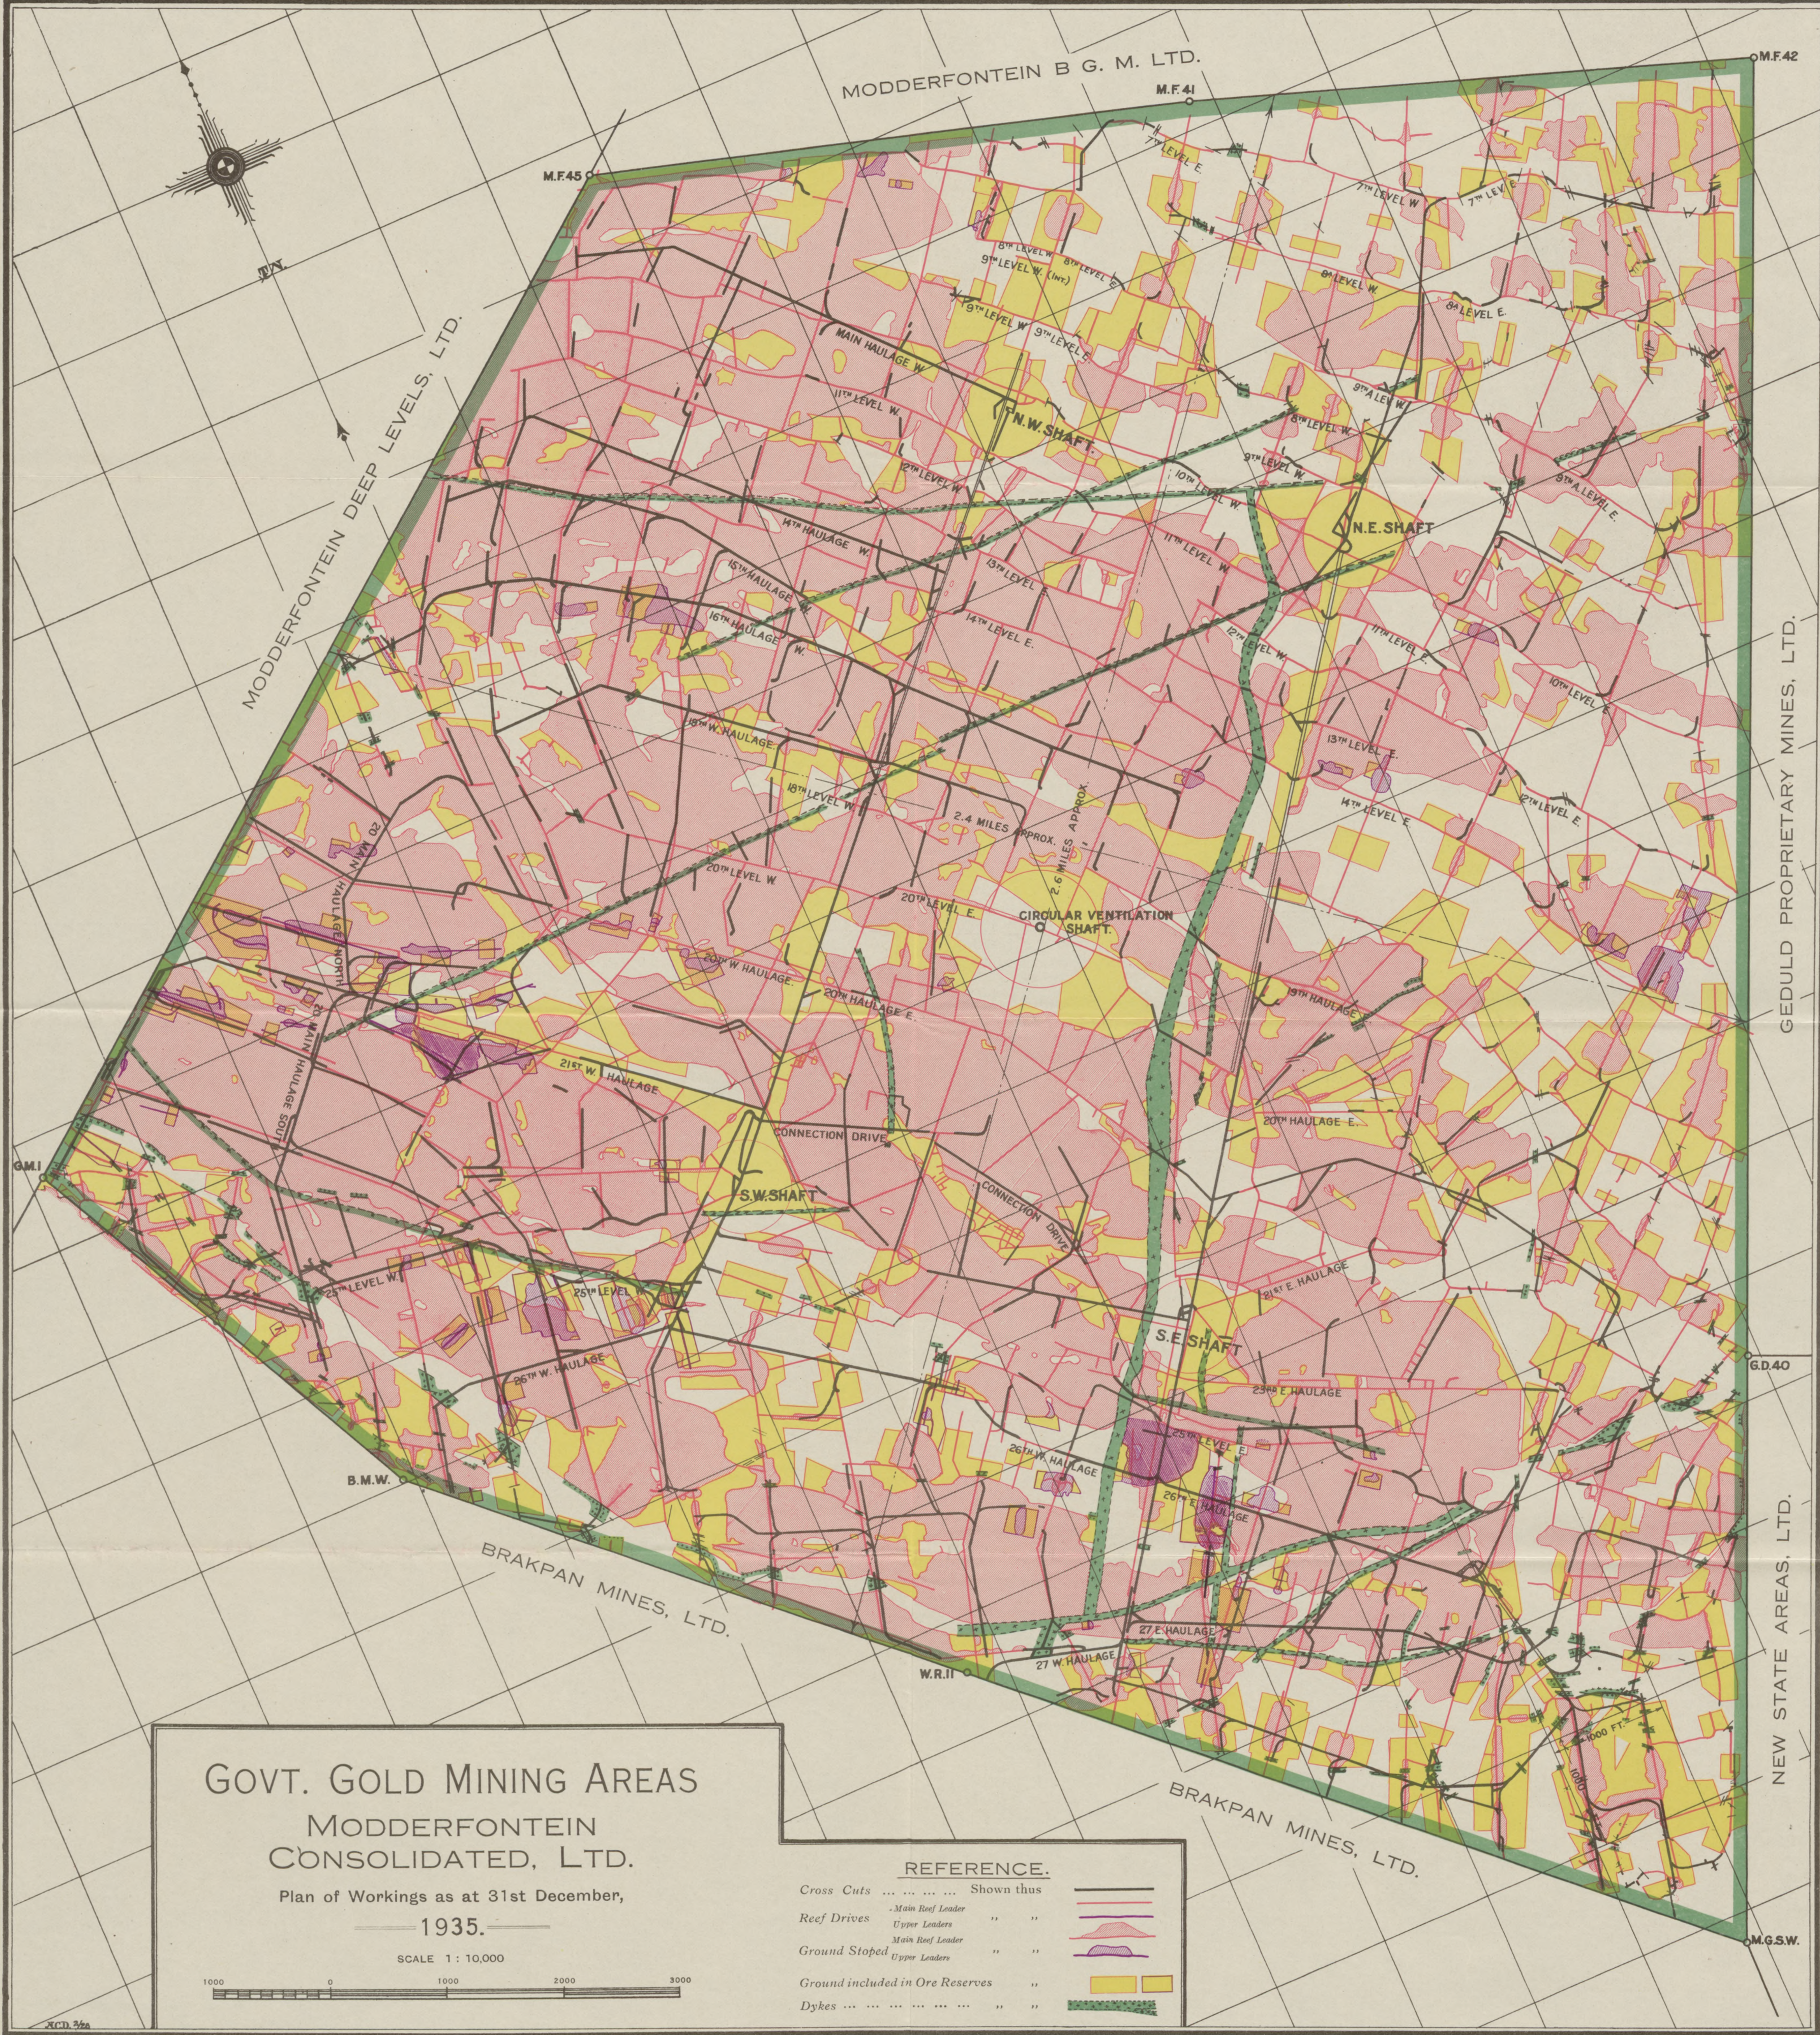

MODDERFONTEIN B G. M. LTD.

M.F.42

M.F.45

M.F.41

MODDERFONTEIN DEEP LEVELS, LTD.

GEDULD PROPRIETARY MINES, LTD.

NEW STATE AREAS, LTD.

M.G.S.W.

**GOVT. GOLD MINING AREAS**  
**MODDERFONTEIN CONSOLIDATED, LTD.**  
 Plan of Workings as at 31st December, 1935.

SCALE 1 : 10,000

**REFERENCE.**

Cross Cuts	...	Shown thus	
Reef Drives	...	"	
Ground Stopped	...	"	
Ground included in Ore Reserves	...	"	
Dykes	...	"	