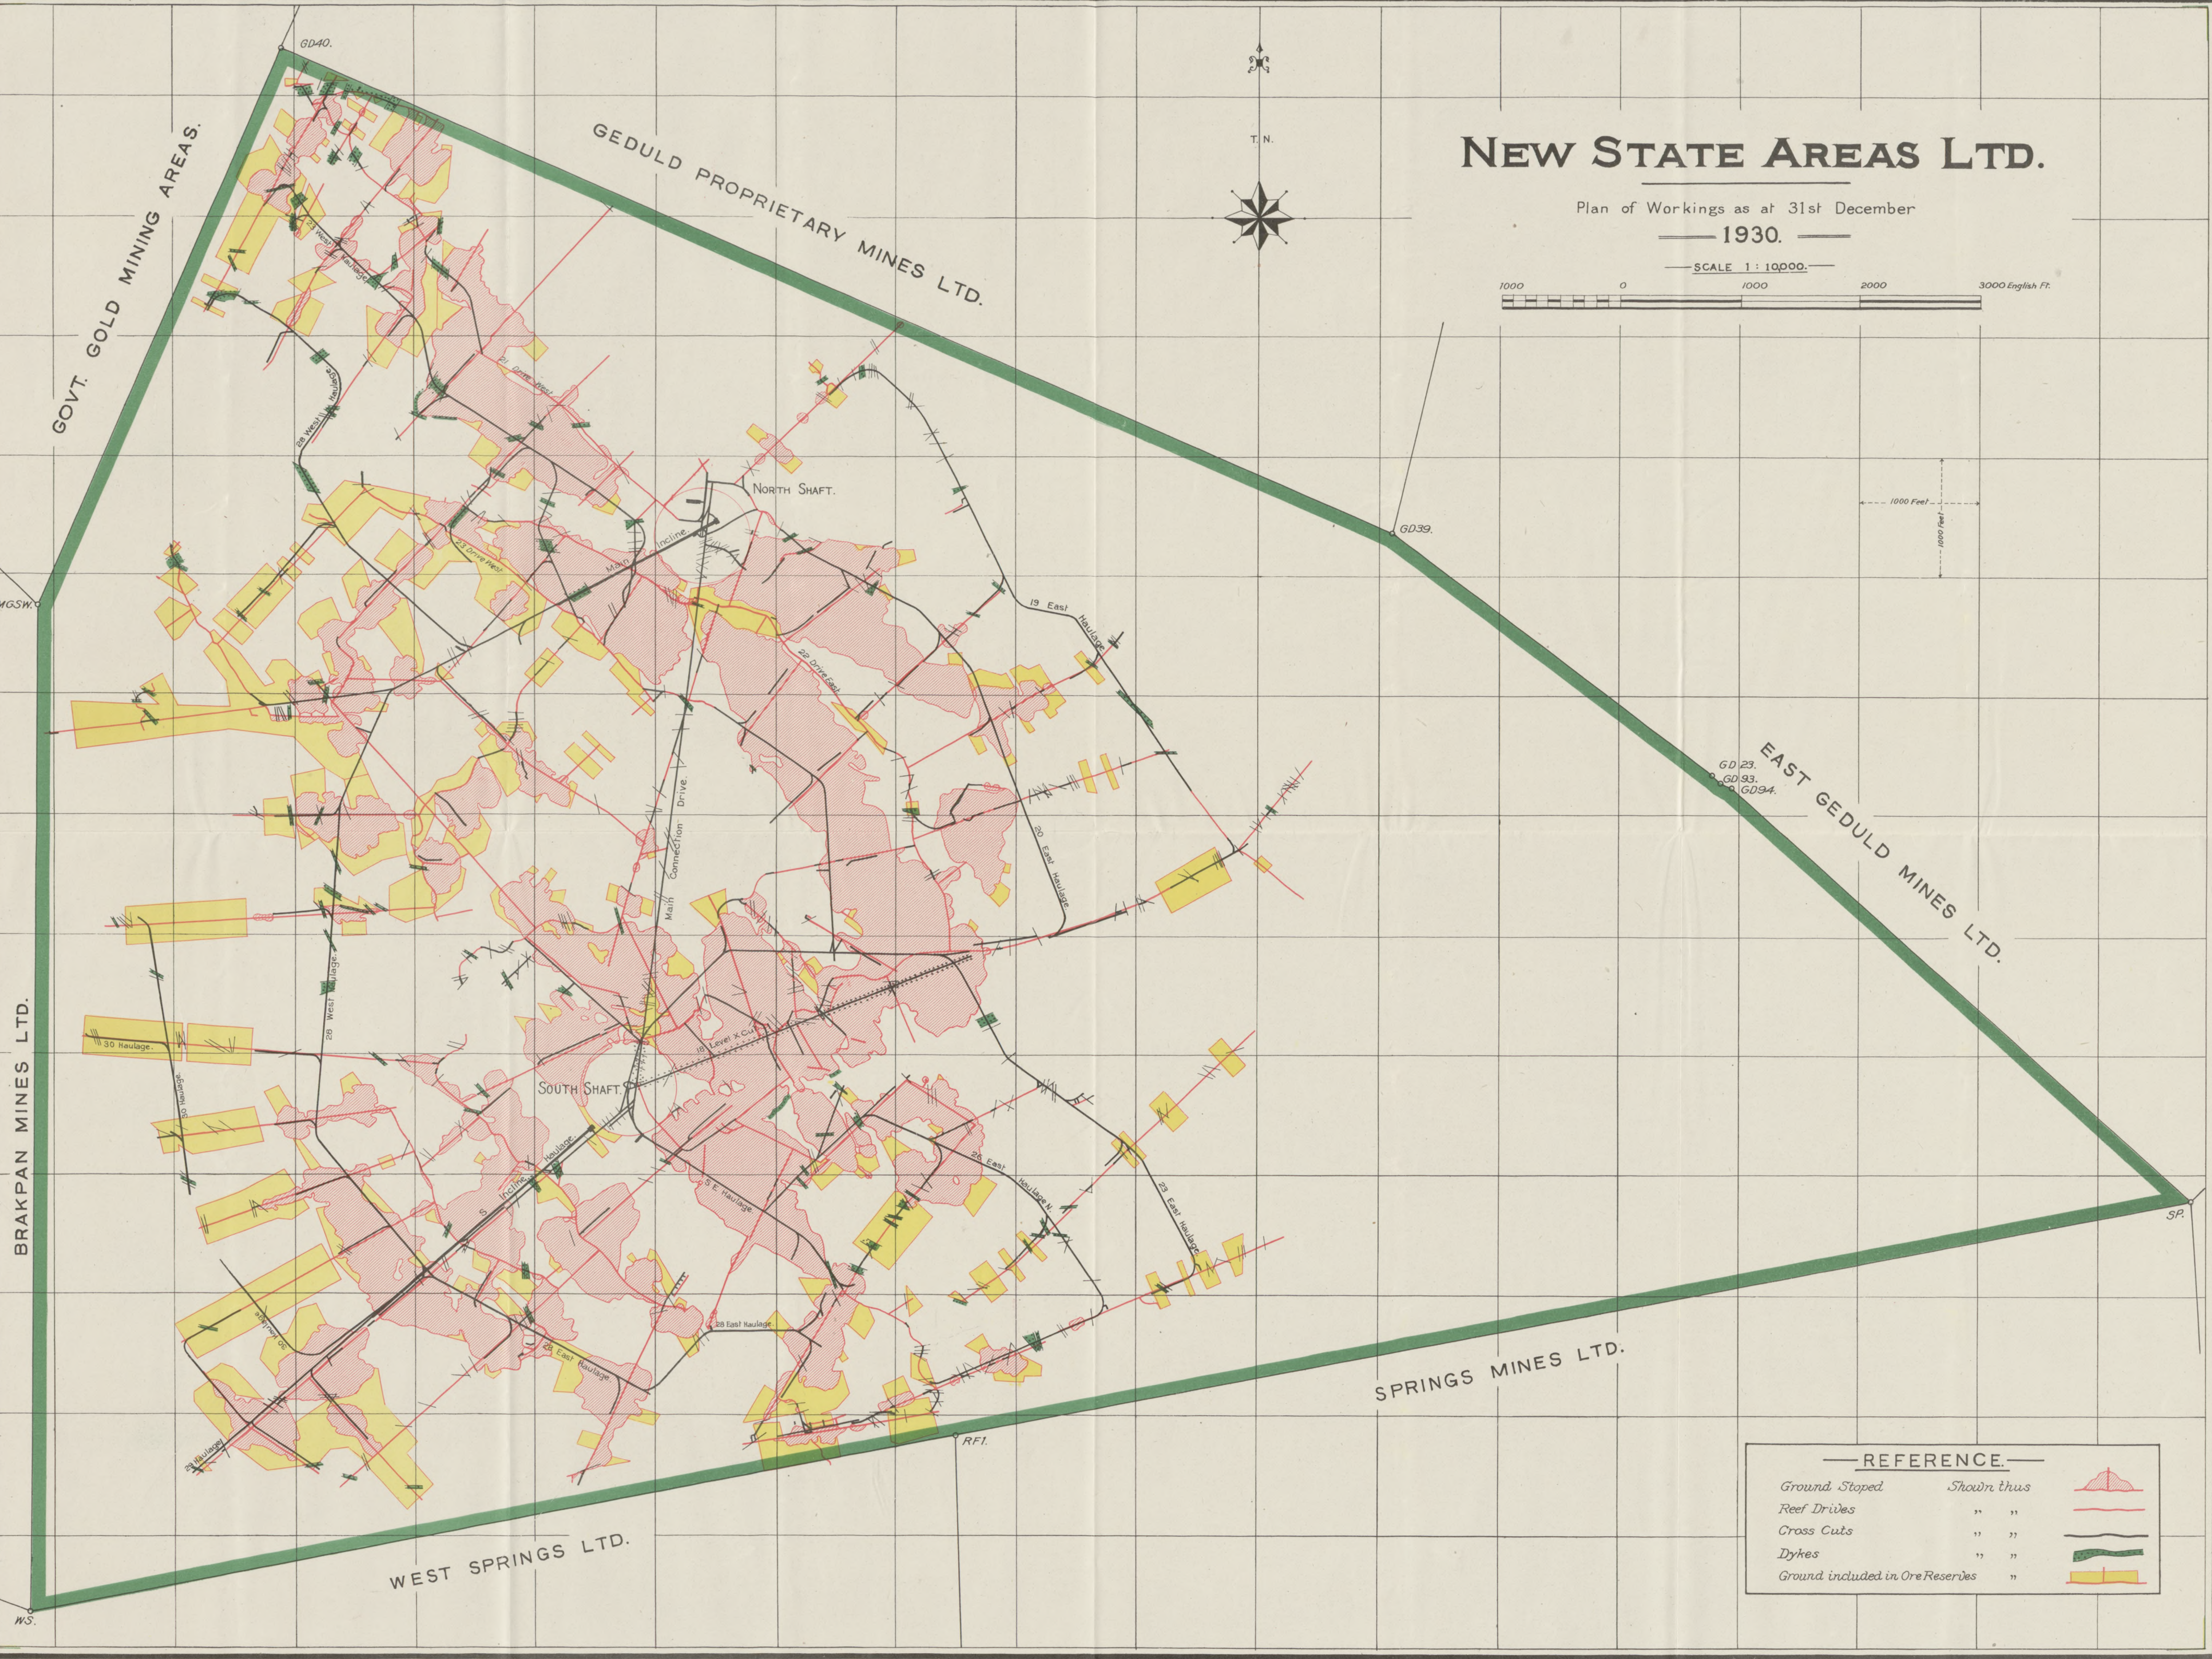

# NEW STATE AREAS LTD.

Plan of Workings as at 31st December  
1930.

SCALE 1 : 10000.

GOVT. GOLD MINING AREAS.

GEDULD PROPRIETARY MINES LTD.

EAST GEDULD MINES LTD.

SPRINGS MINES LTD.

BRAKPAN MINES LTD.

WEST SPRINGS LTD.

REFERENCE.		
Ground Stopped	Shown thus	
Reef Drives	" "	
Cross Cuts	" "	
Dykes	" "	
Ground included in Ore Reserves	" "	

**Collection Number: A1138**

**Collection Name: HUMPREYS, James Charles Napoleon, Mining papers, 1926-1967**