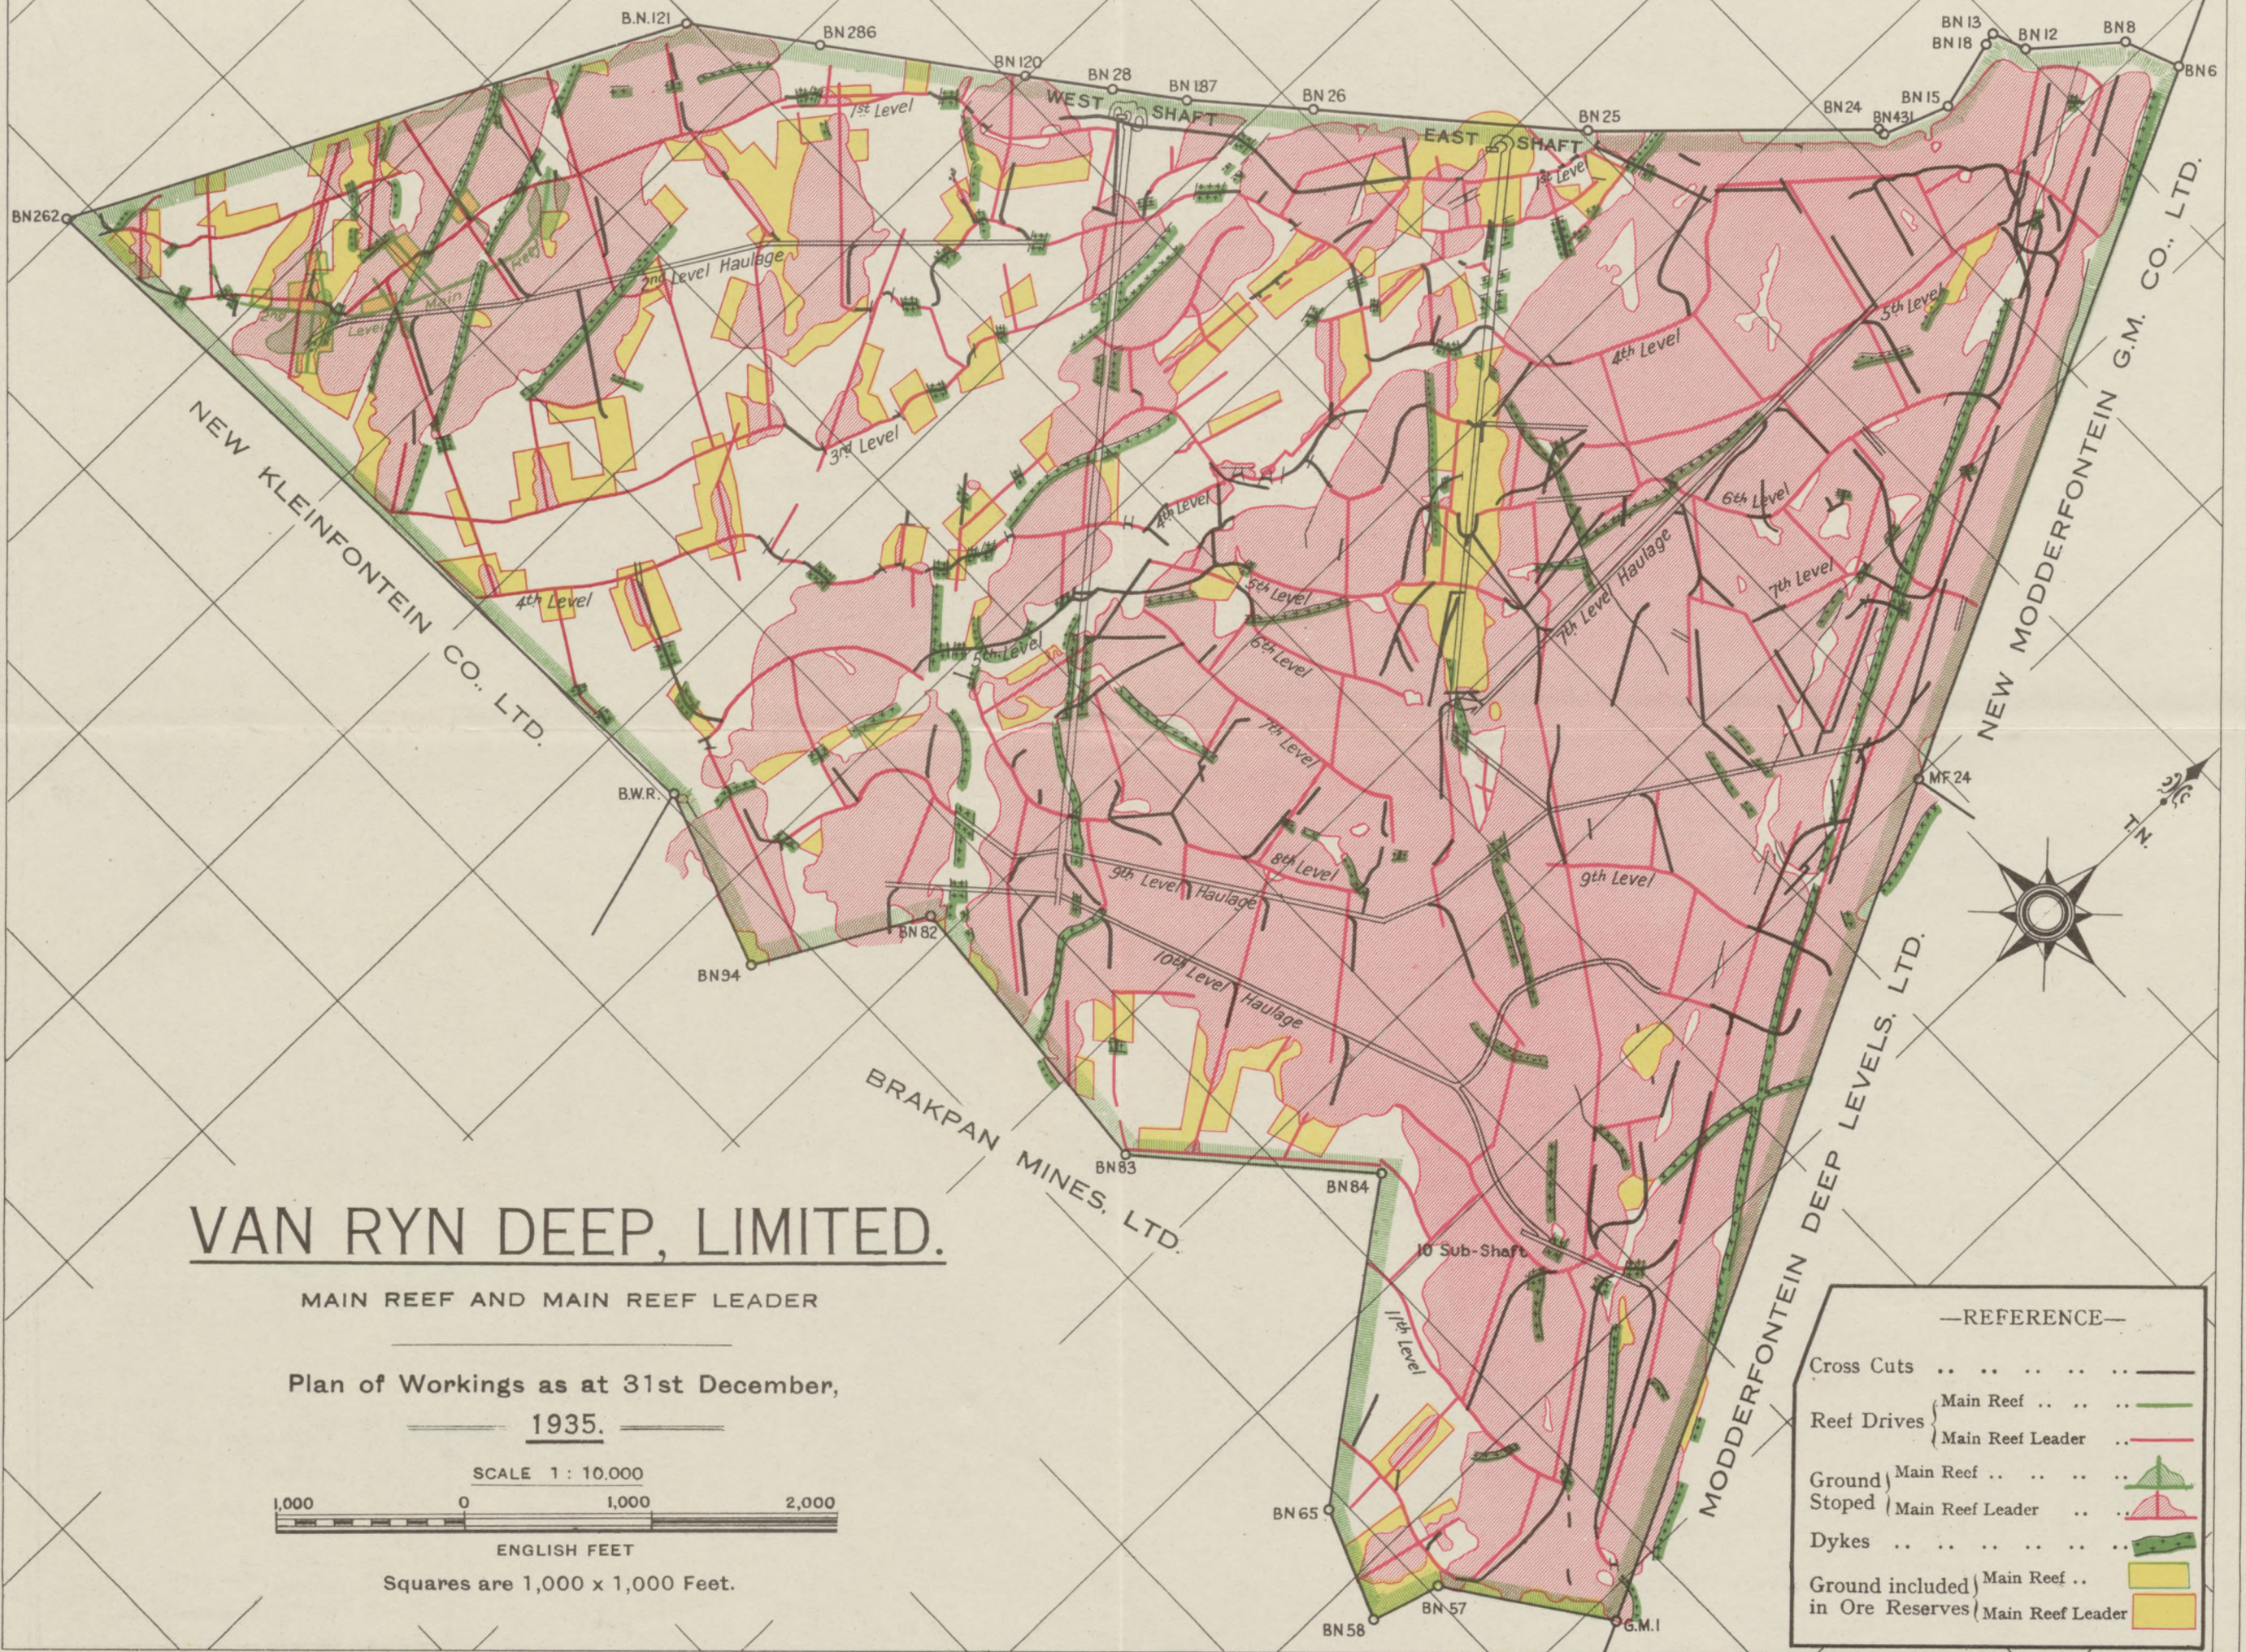

NEW KLEINFONTEIN CO., LTD.

VAN RYN DEEP, LIMITED.

MAIN REEF AND MAIN REEF LEADER

Plan of Workings as at 31st December, 1935.

Squares are 1,000 x 1,000 Feet.

—REFERENCE—	
Cross Cuts	—
Reef Drives	Main Reef
	Main Reef Leader
Ground Stopped	Main Reef
	Main Reef Leader
Dykes	—
Ground included in Ore Reserves	Main Reef
	Main Reef Leader

Collection Number: A1138

Collection Name: HUMPREYS, James Charles Napoleon, Mining papers, 1926-1967

PUBLISHER:

Publisher: Historical Papers Research Archive

Location: Johannesburg

©2014

LEGAL NOTICES:

Copyright Notice: All materials on the Historical Papers website are protected by South African copyright law and may not be reproduced, distributed, transmitted, displayed, or otherwise published in any format, without the prior written permission of the copyright owner.