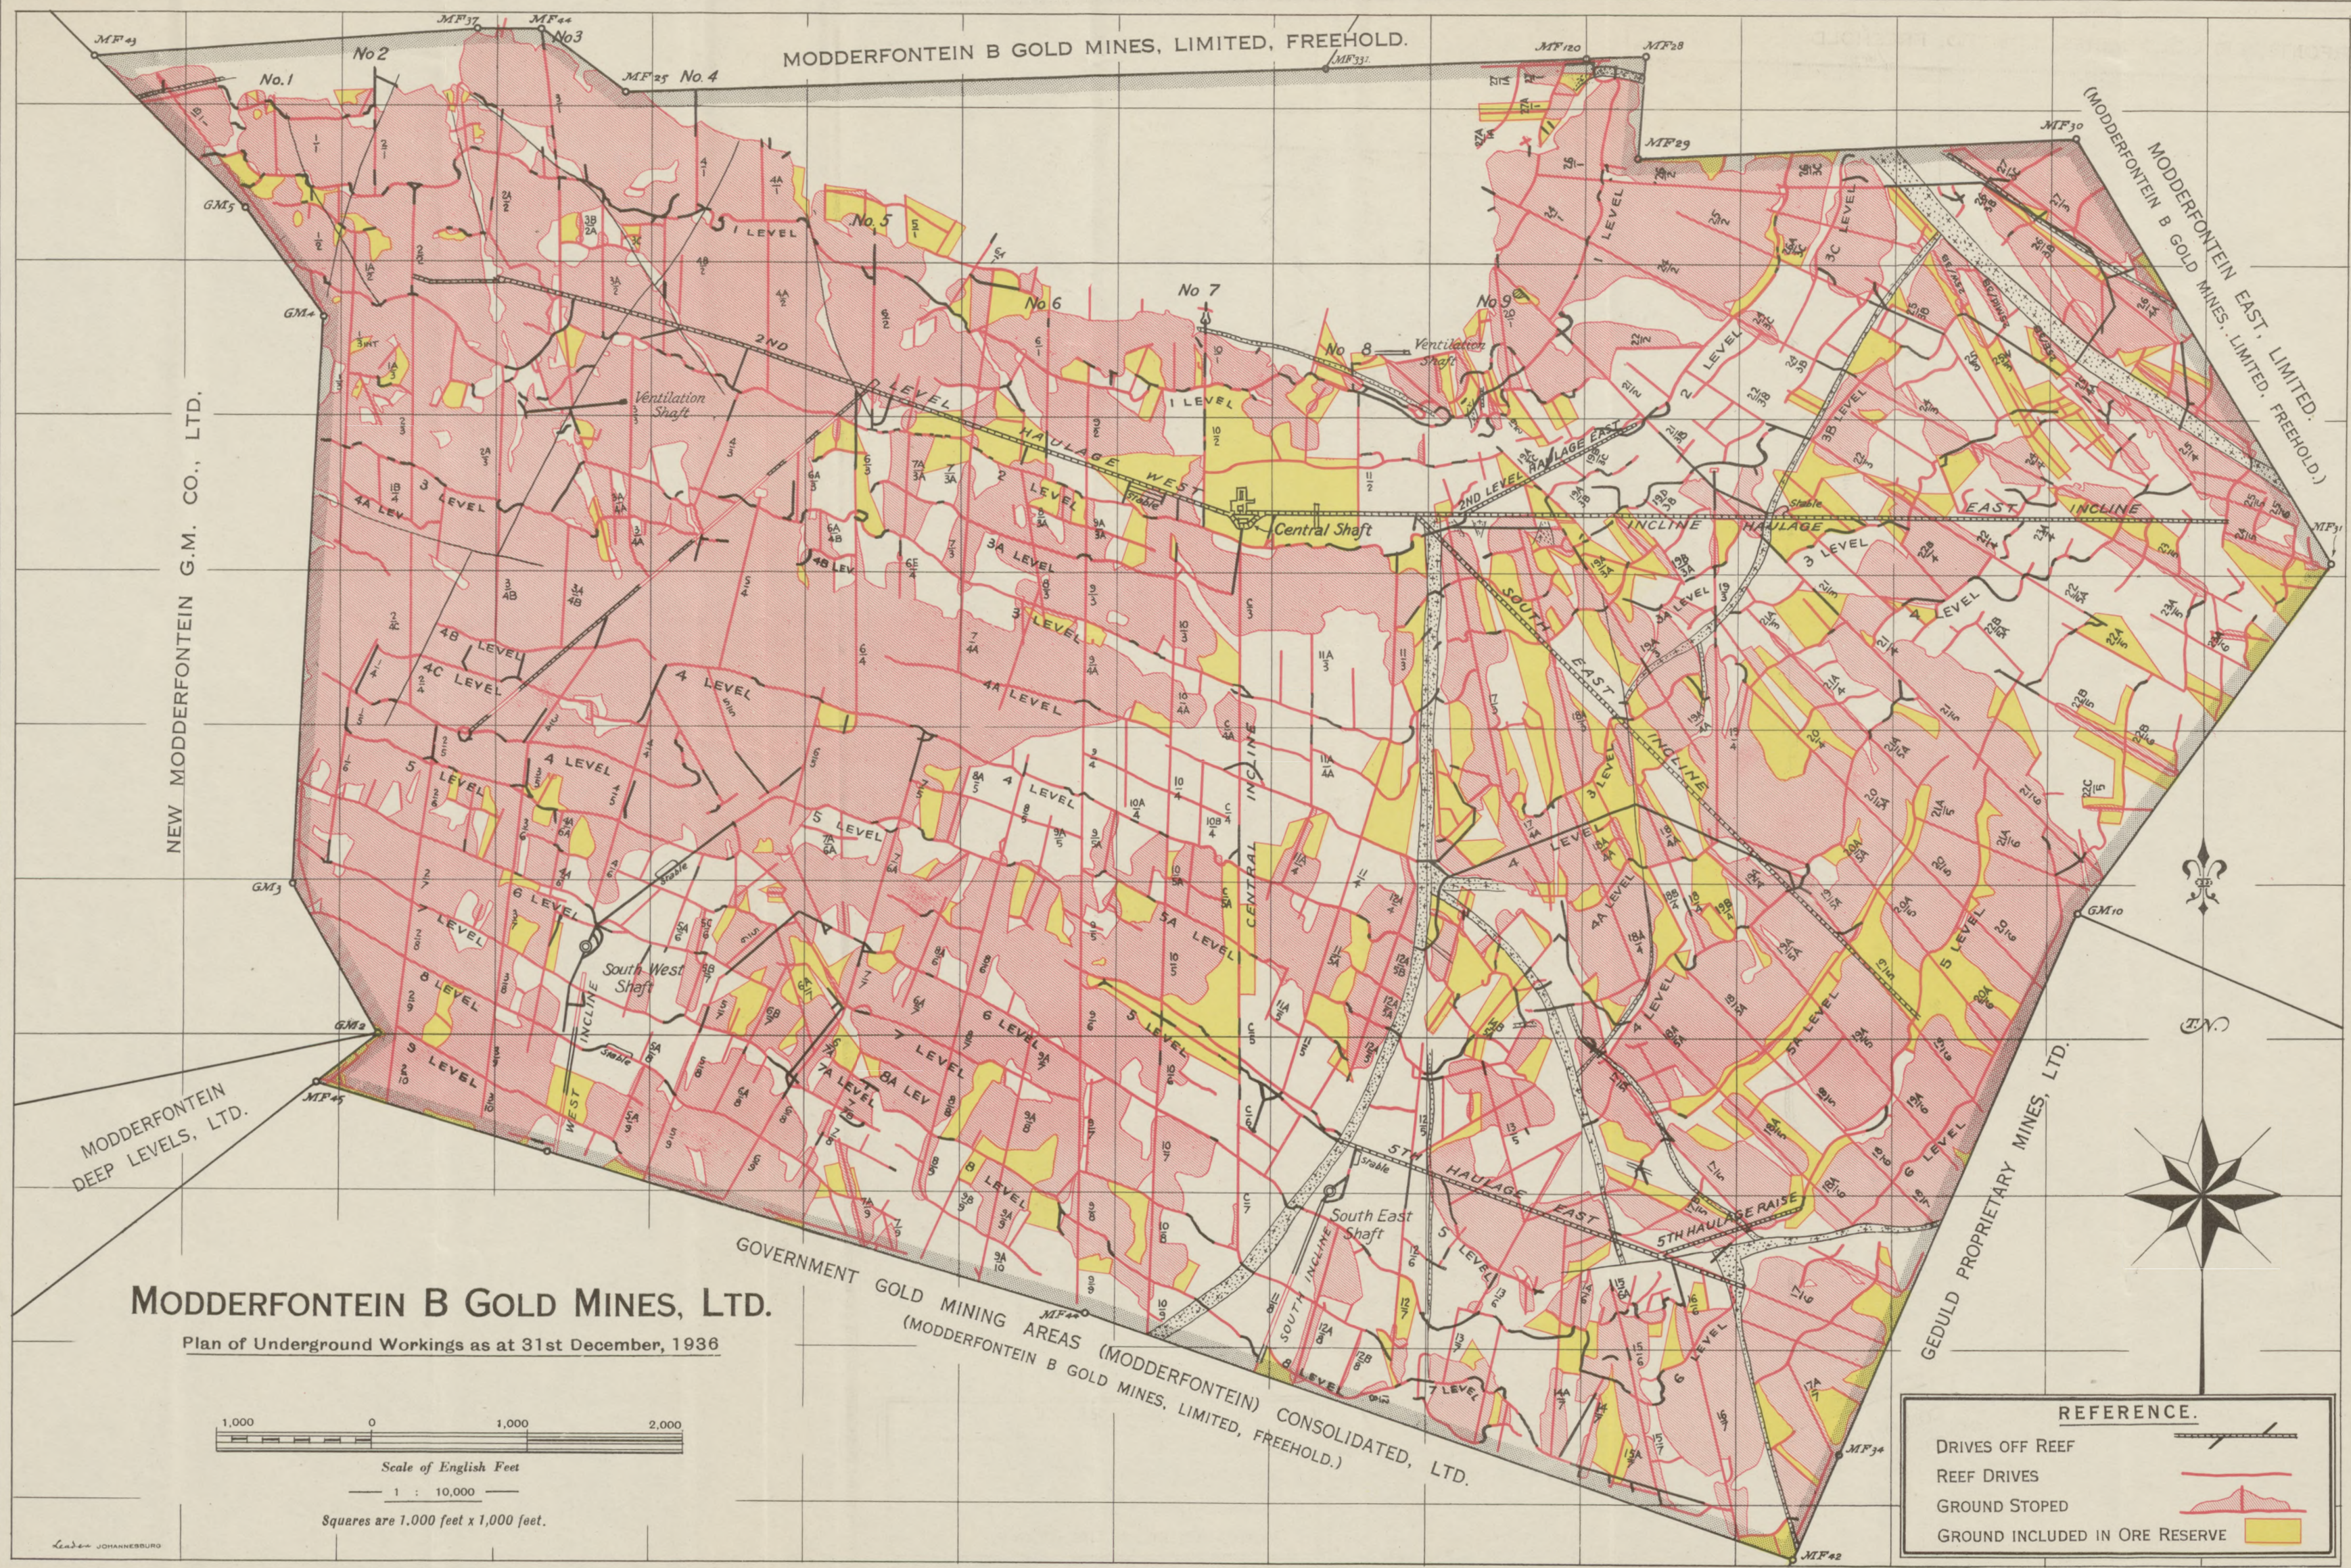

MODDERFONTEIN B GOLD MINES, LIMITED, FREEHOLD.

MODDERFONTEIN EAST, LIMITED, FREEHOLD.
MODDERFONTEIN B GOLD MINES, LIMITED, FREEHOLD.

NEW MODDERFONTEIN G.M. CO., LTD.

MODDERFONTEIN DEEP LEVELS, LTD.

GEDULD PROPRIETARY MINES, LTD.

MODDERFONTEIN B GOLD MINES, LTD.

Plan of Underground Workings as at 31st December, 1936

GOVERNMENT GOLD MINING AREAS (MODDERFONTEIN) CONSOLIDATED, LTD.
(MODDERFONTEIN B GOLD MINES, LIMITED, FREEHOLD.)

Scale of English Feet

1 : 10,000

Squares are 1,000 feet x 1,000 feet.

REFERENCE.

- DRIVES OFF REEF 
- REEF DRIVES 
- GROUND STOPPED 
- GROUND INCLUDED IN ORE RESERVE 

Collection Number: A1138

Collection Name: HUMPREYS, James Charles Napoleon, Mining papers, 1926-1967