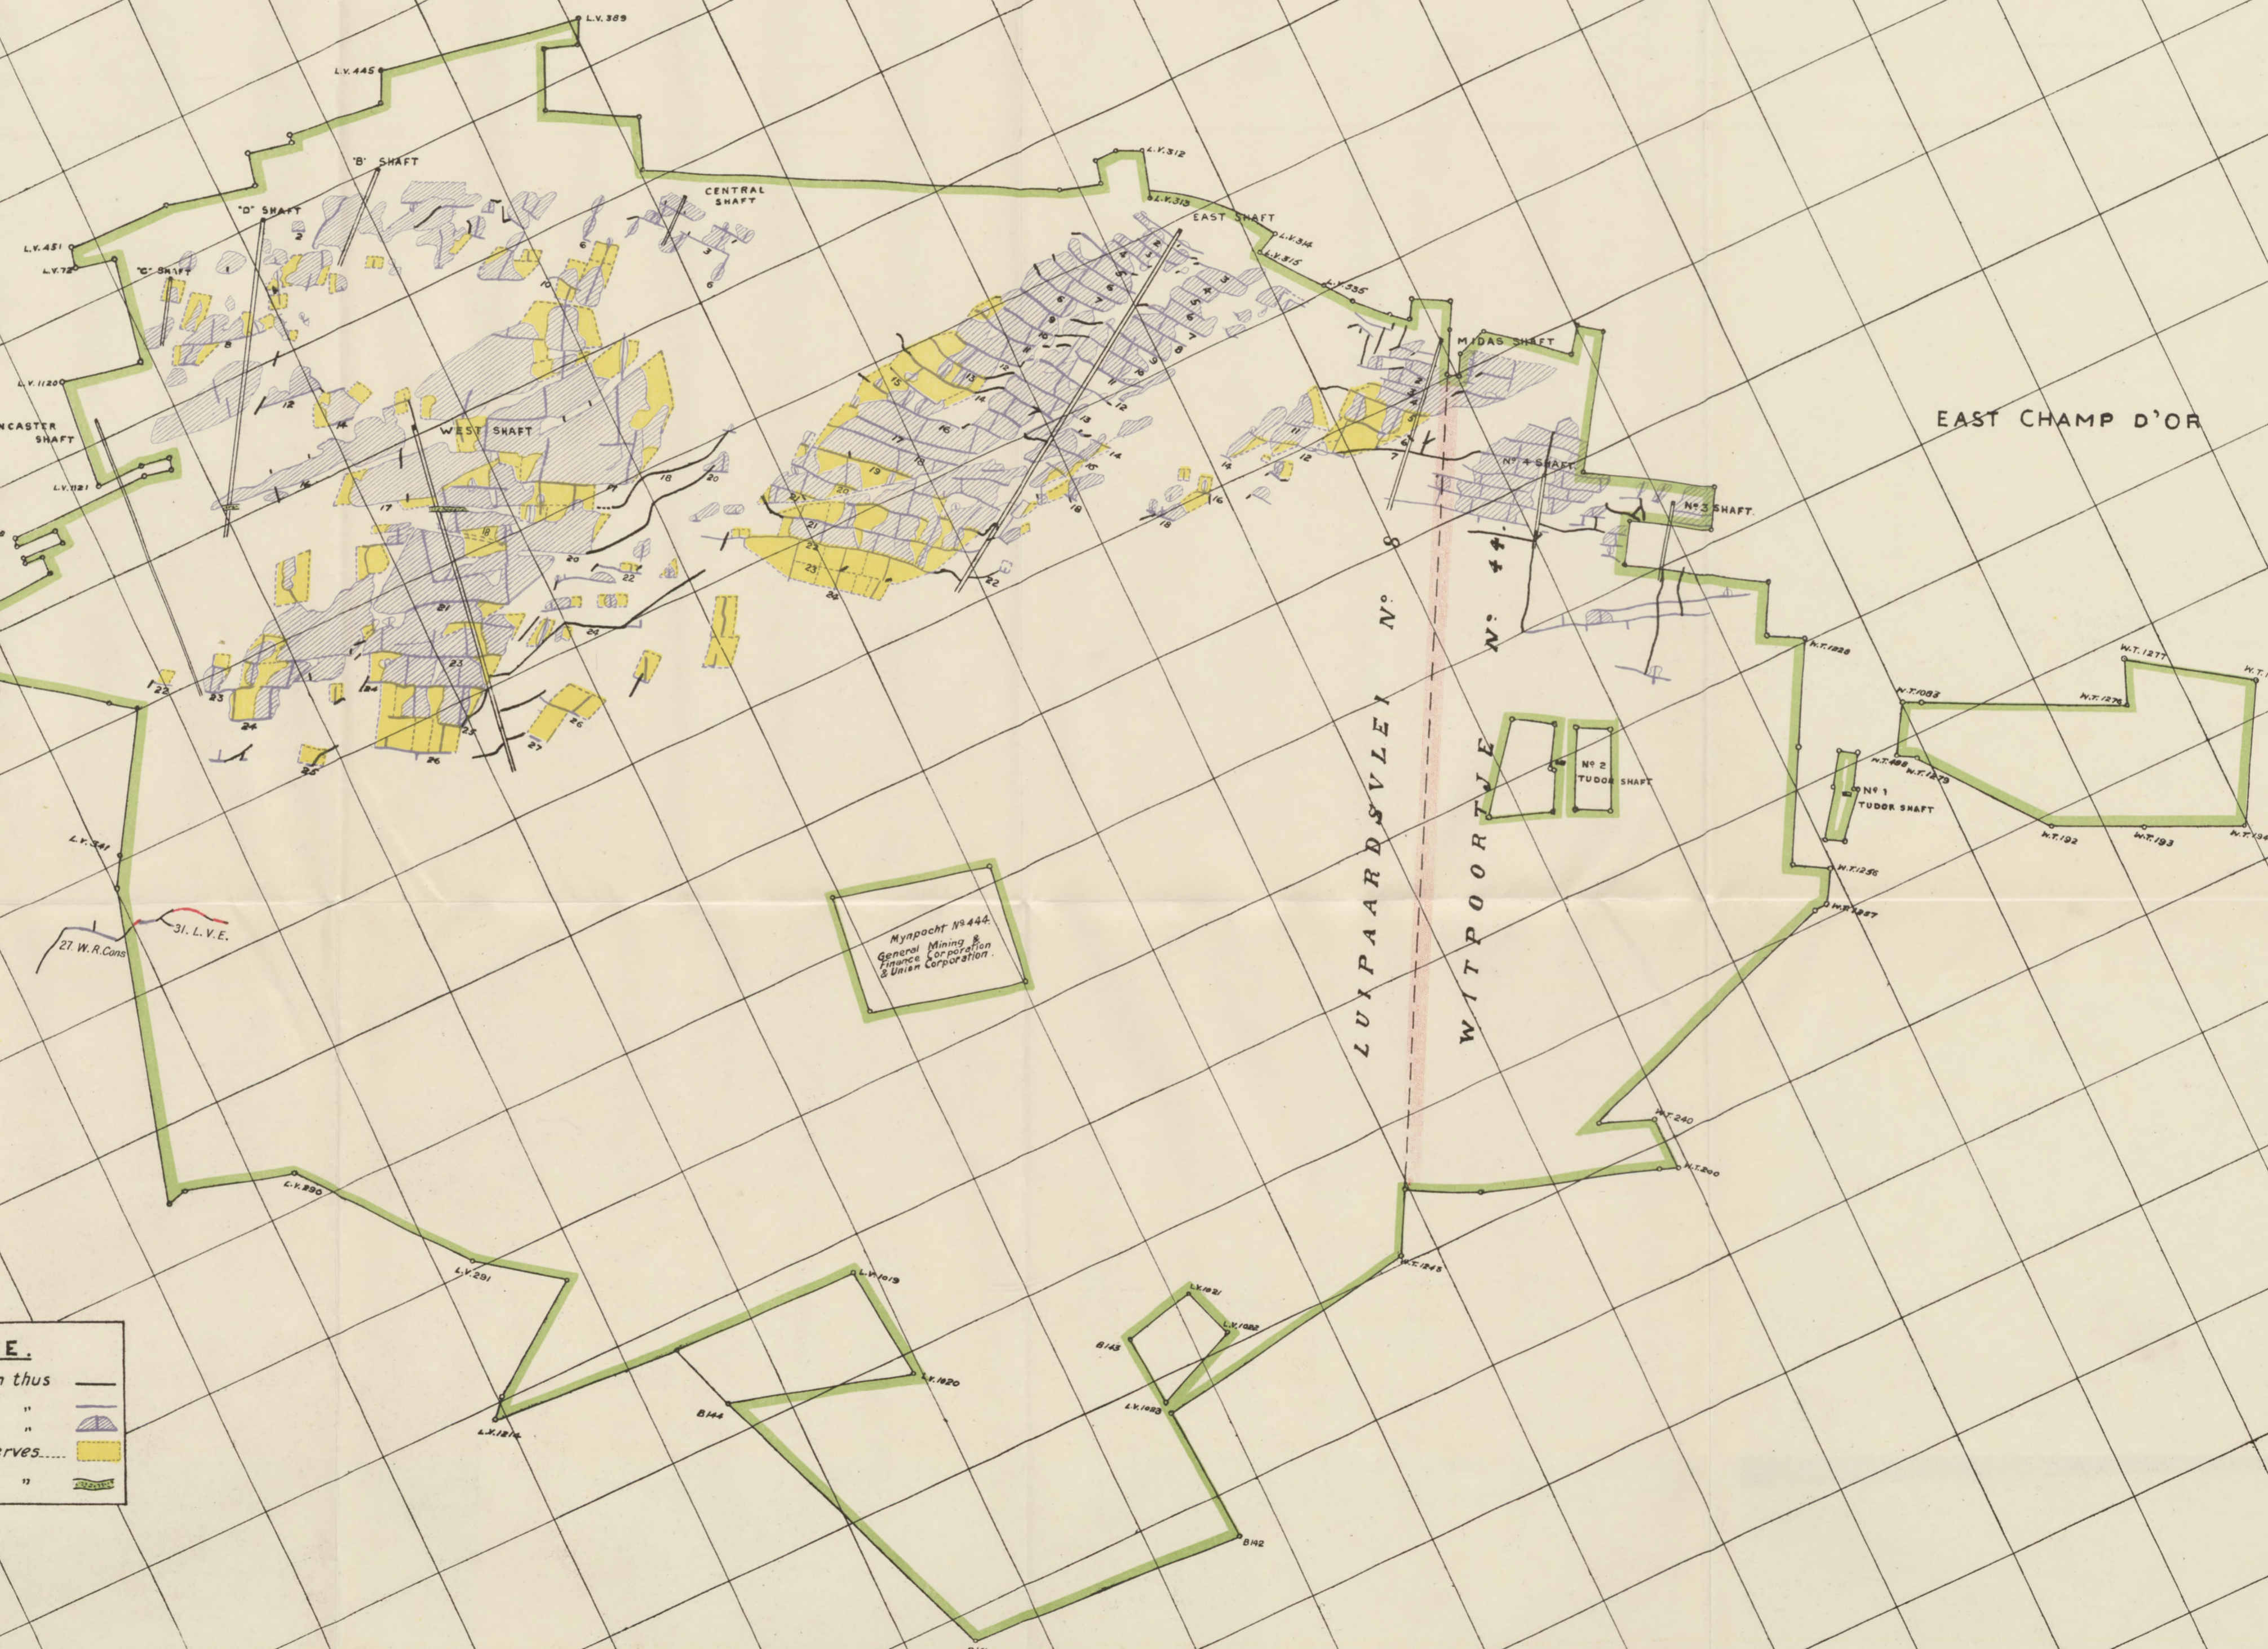

Luipaards Vlei Estate and G. M. Co. Ltd.

PLAN OF WORKINGS AS AT 30TH JUNE 1933.

SOUTH REEF SERIES.

SCALE: 1:10,000.

WEST RAND CONSOLIDATED MINES L^{TD}

EAST CHAMP D'OR

LUIPAARDSVLEI N^o 3

WITPOORTJE N^o 4

Mynpacht No 444
General Mining &
Finance Corporation
& Union Corporation.

REFERENCE.	
Cross-Cuts.....	shewn thus
Reef Drives.....	" "
Ground Stopped.....	" "
Ground included in Ore Reserves.....	" "
Dykes.....	" "

Collection Number: A1138

Collection Name: HUMPREYS, James Charles Napoleon, Mining papers, 1926-1967

PUBLISHER:

Publisher: Historical Papers Research Archive

Location: Johannesburg

©2014

LEGAL NOTICES:

Copyright Notice: All materials on the Historical Papers website are protected by South African copyright law and may not be reproduced, distributed, transmitted, displayed, or otherwise published in any format, without the prior written permission of the copyright owner.