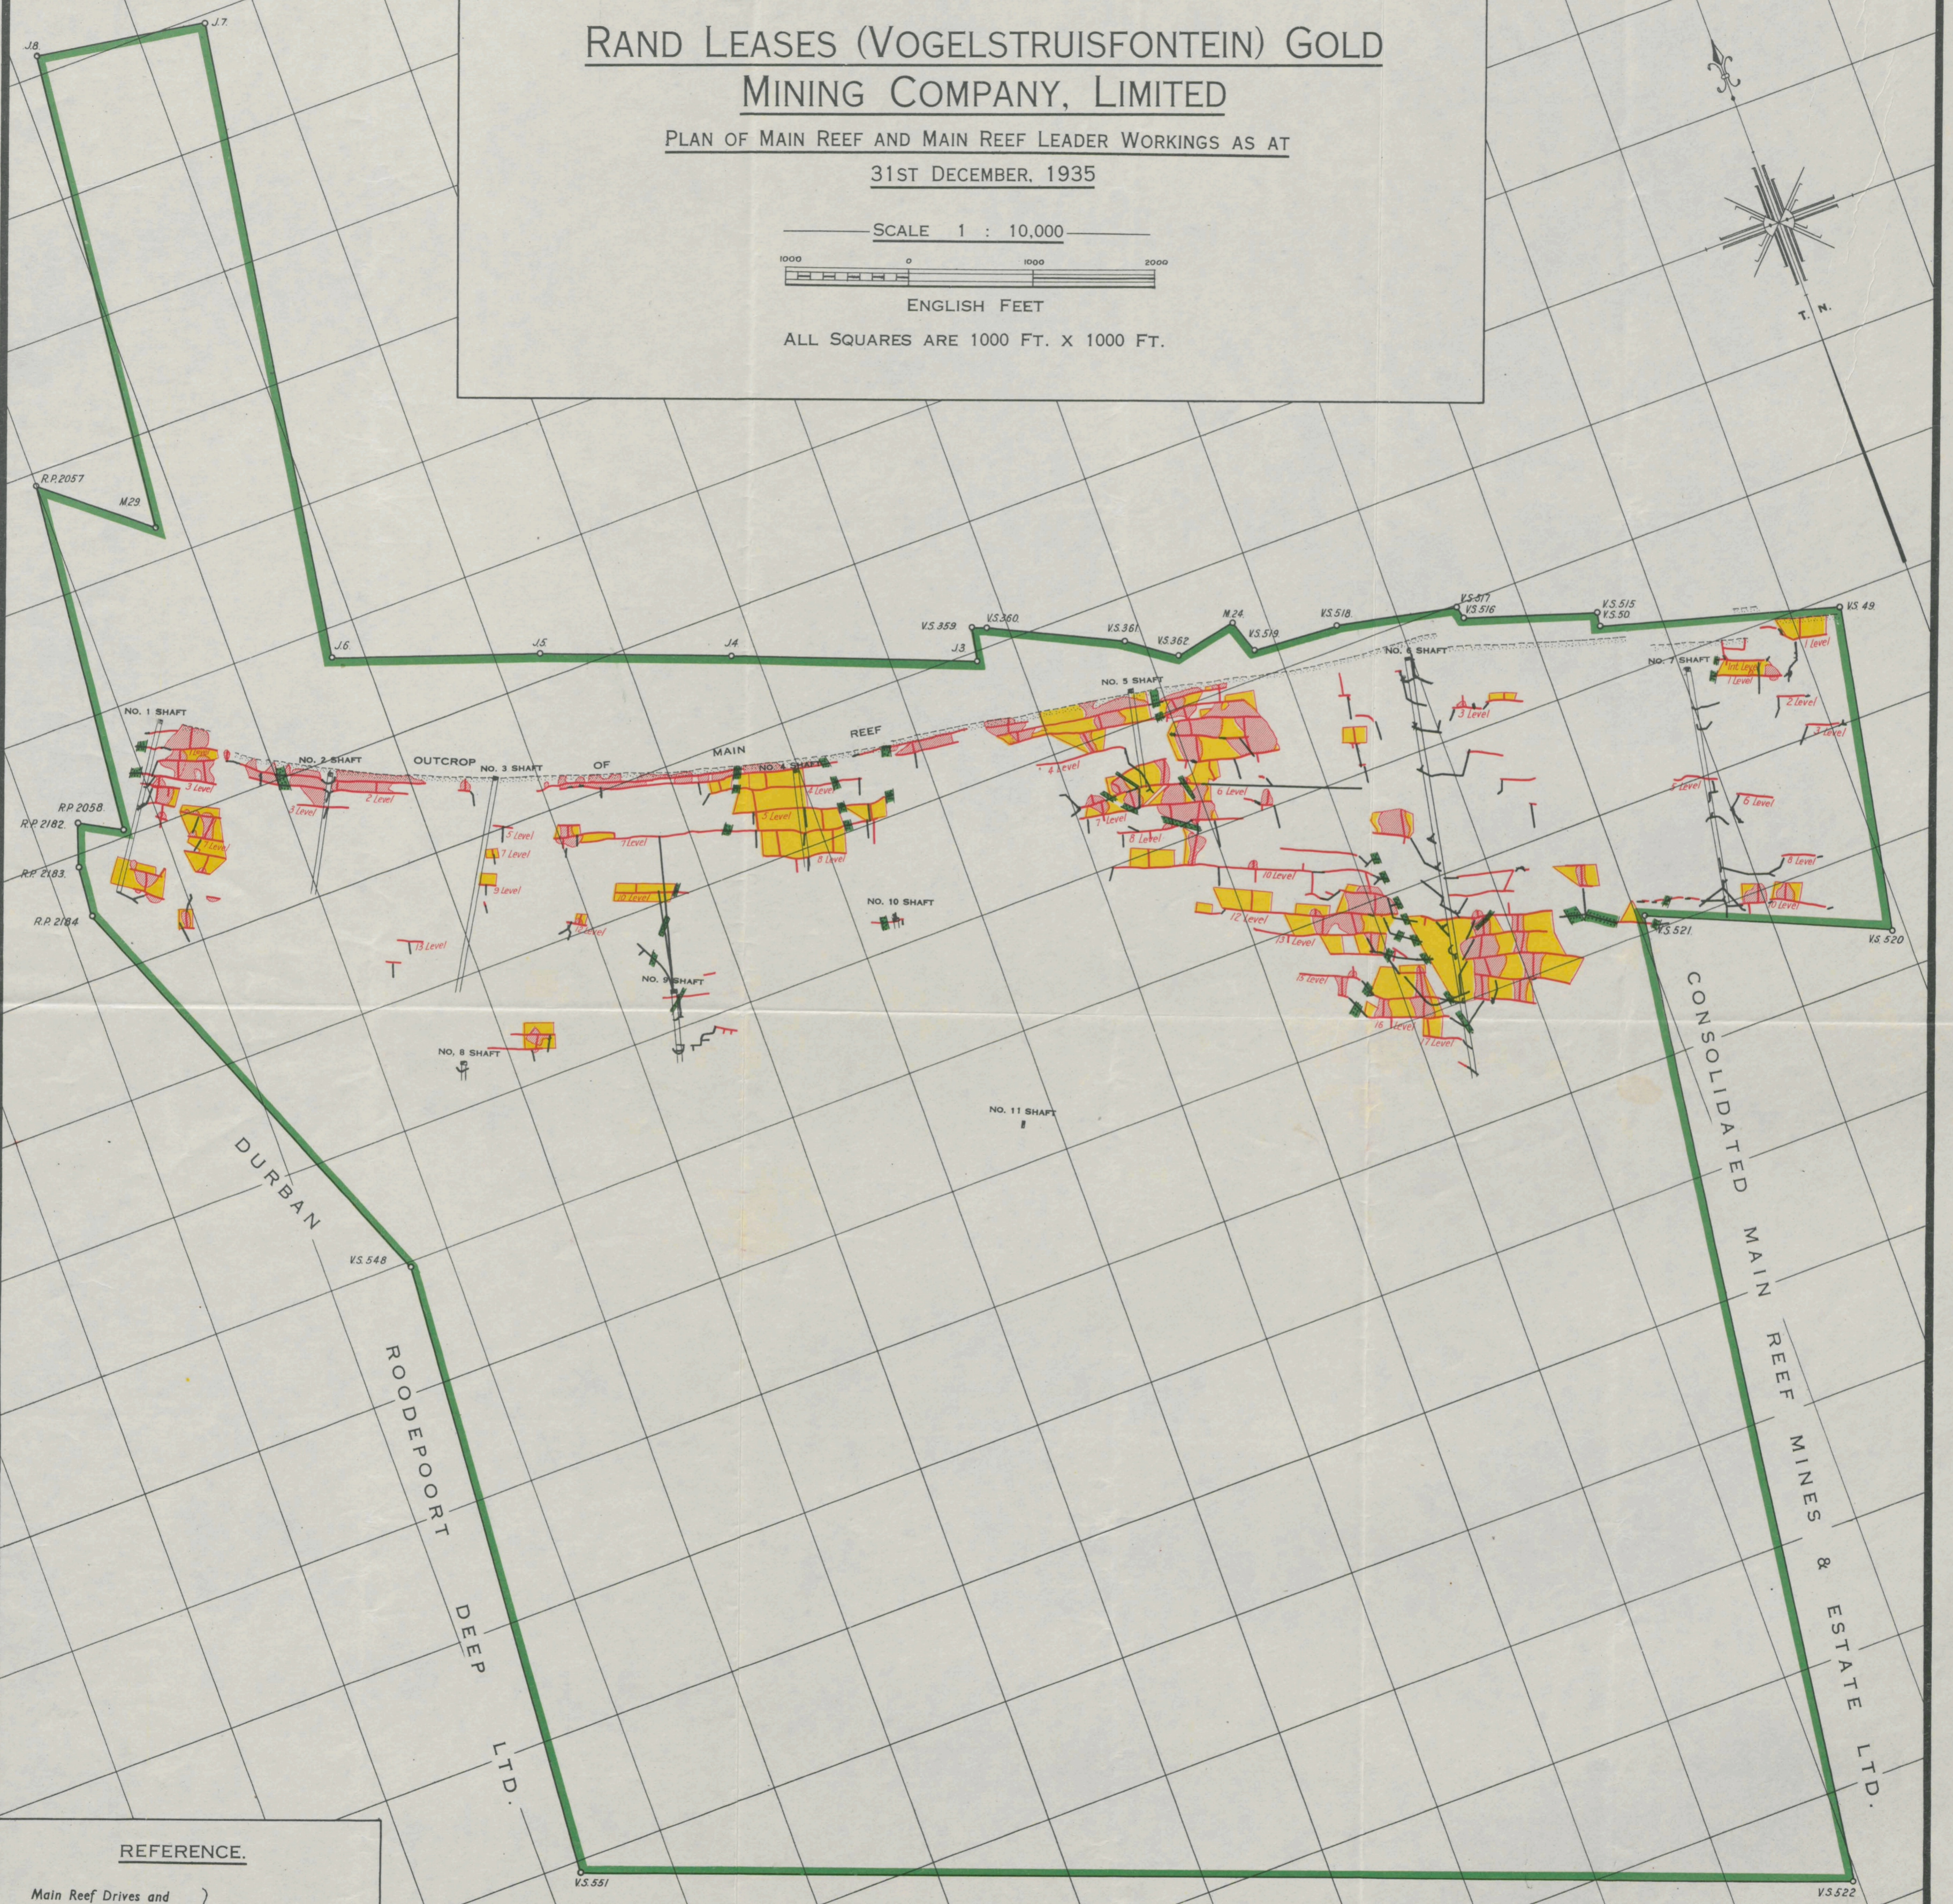

RAND LEASES (VOGELSTRUISFONTEIN) GOLD MINING COMPANY, LIMITED

PLAN OF MAIN REEF AND MAIN REEF LEADER WORKINGS AS AT
31ST DECEMBER, 1935

REFERENCE.

- Main Reef Drives and Main Reef Leader Drives }
- Drives off Reef & X-Cuts
- Ground Stopped
- Payable Ore Reserves
- Dykes

Collection Number: A1138

Collection Name: HUMPREYS, James Charles Napoleon, Mining papers, 1926-1967

PUBLISHER:

Publisher: Historical Papers Research Archive

Location: Johannesburg

©2014

LEGAL NOTICES:

Copyright Notice: All materials on the Historical Papers website are protected by South African copyright law and may not be reproduced, distributed, transmitted, displayed, or otherwise published in any format, without the prior written permission of the copyright owner.