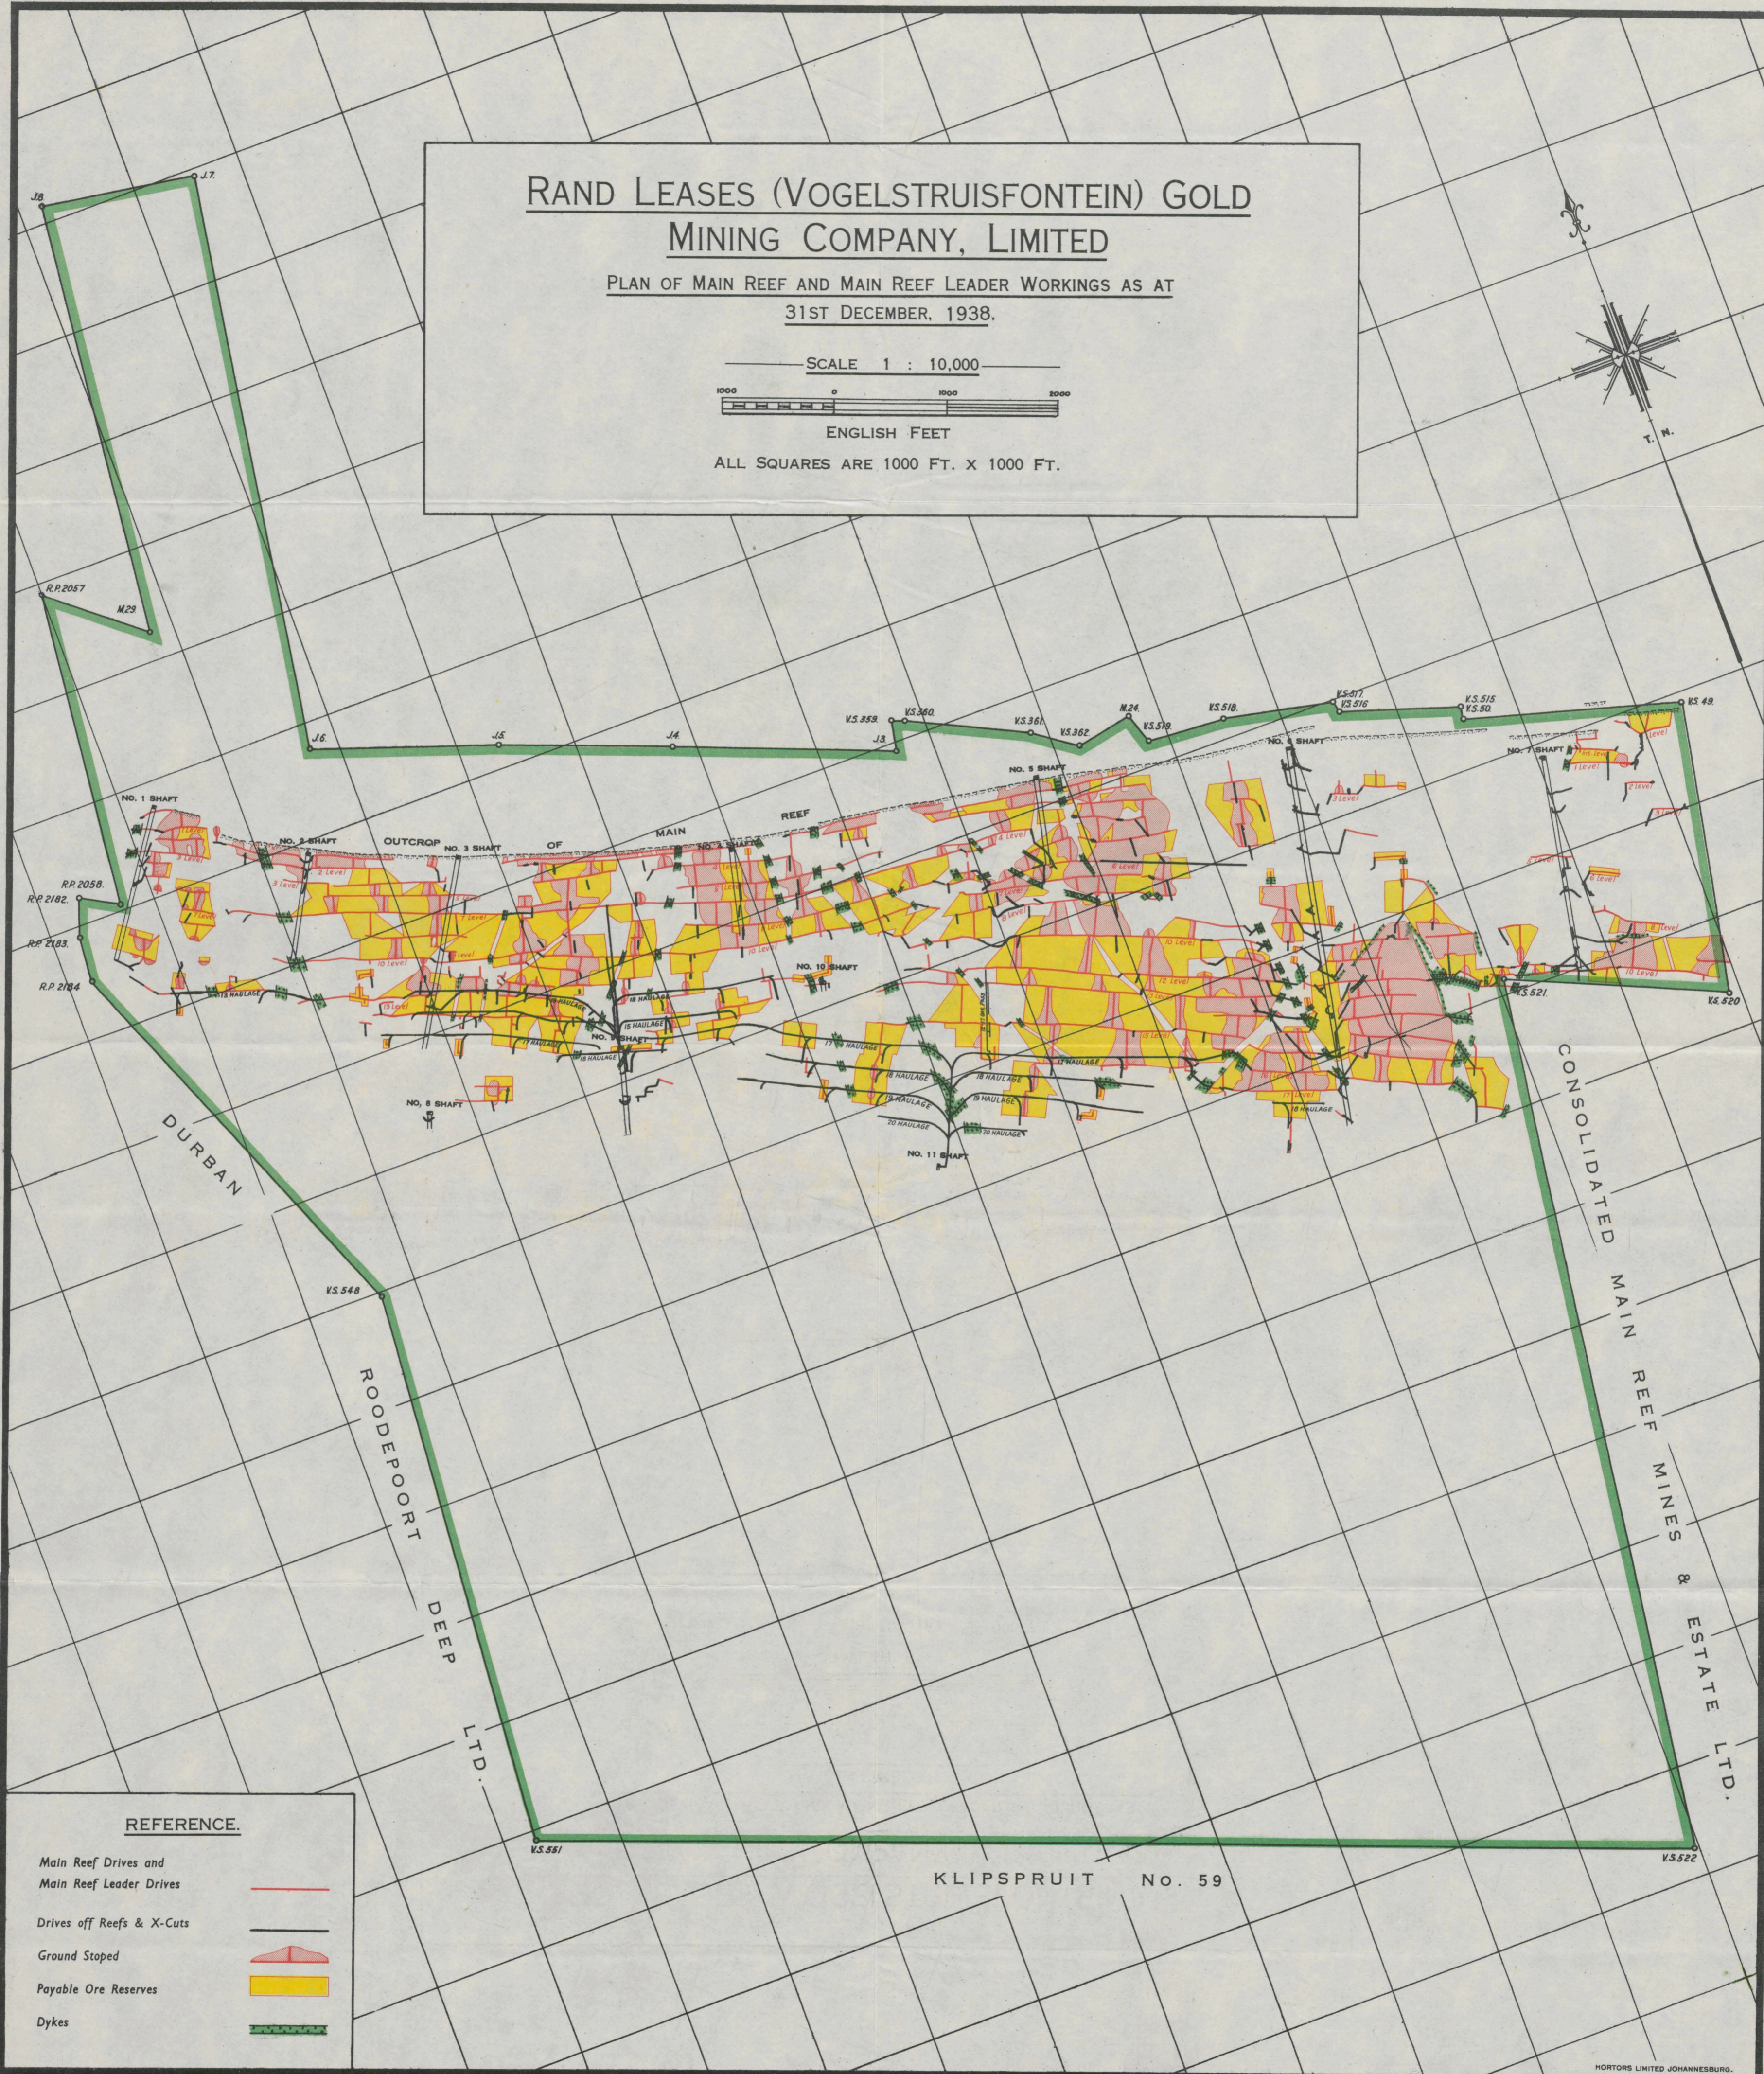

# RAND LEASES (VOGELSTRUISFONTEIN) GOLD MINING COMPANY, LIMITED

PLAN OF MAIN REEF AND MAIN REEF LEADER WORKINGS AS AT  
31ST DECEMBER, 1938.

**REFERENCE.**

- Main Reef Drives and Main Reef Leader Drives —
- Drives off Reefs & X-Cuts —
- Ground Stopped ▴
- Payable Ore Reserves
- Dykes ▬