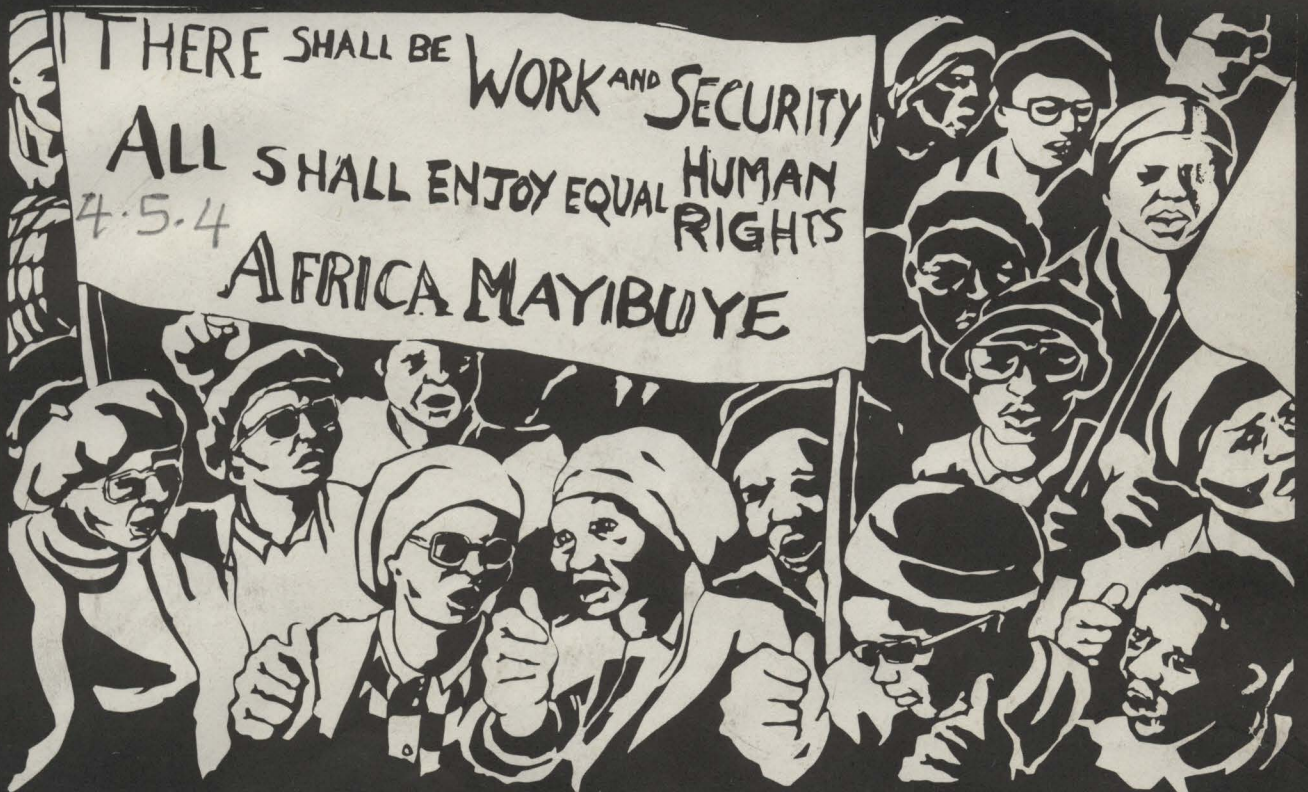

4.5.4

THE PEOPLE SHALL GOVERN!

DR. NEIL AGGETT

TVL. SECRETARY, FCWU, AFCWU

**UNITE. MOBILISE.
AVENGE HIS DEATH**

medu art ensemble

january

S	M	T	W	T	F	S
						1
2	3	4	5	6	7	8
9	10	11	12	13	14	15
16	17	18	19	20	21	22
23	24	25	26	27	28	29
30	31					

february

S	M	T	W	T	F	S
		1	2	3	4	5
6	7	8	9	10	11	12
13	14	15	16	17	18	19
20	21	22	23	24	25	26
27	28					

united in action

the workers' footsteps
will crush exploitation

march

S	M	T	W	T	F	S
		1	2	3	4	5
6	7	8	9	10	11	12
13	14	15	16	17	18	19
20	21	22	23	24	25	26
27	28	29	30	31		